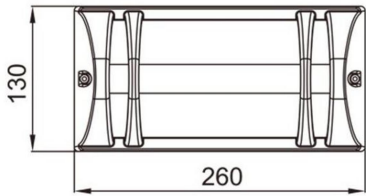

IBERLAMP reserves the right to make the necessary technical modifications in order to improve the performance of the product.

We recommend consulting with the commercial team to answer any questions.