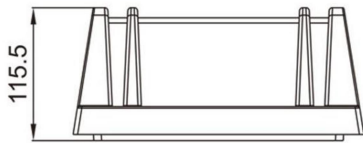

IBERLAMP reserves the right to make the necessary technical modifications in order to improve the performance of the product.

We recommend consulting with the commercial team to answer any questions.