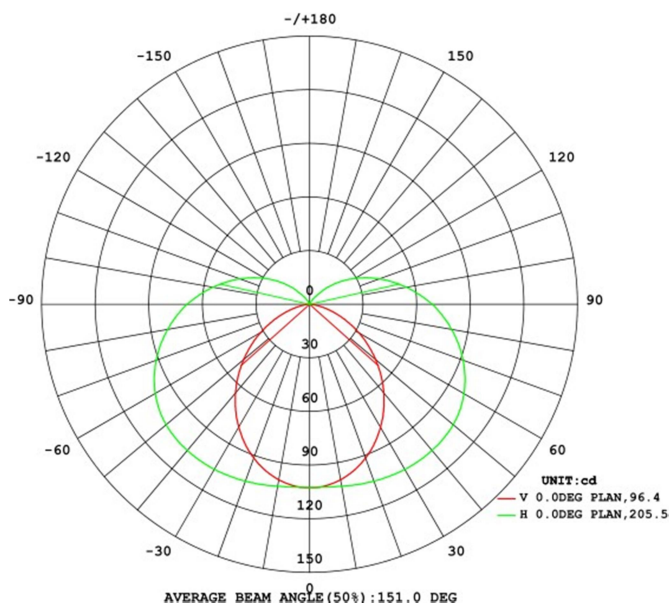

### ENERGY EFFICIENCY

### TECHNICAL DATA SHEET

Application	SURFACE
IP Rating	IP54
Light source	LED 2835
Wattage	12 W
Chip Brand	OSRAM
CCT Kelvin	3000 / 4000 / 5000K
Lumen	530
IF—VF	200 mA—27-40V
C.R.I	≥ 80
SDCM	≤ 5
IK	08
Beam Angle	205 °, 96 °
Input Voltage - Frequency	100-240V ~ 50/60Hz
Electrical Classification	I
Lifespan	25000h. L70B50
Driver	Inside - Included
Power Factor:	0.9
Power Efficiency	84%
Measure mm	260 x 130 x 115.5 mm.
Working humidity	10%~90%RH
Weight Kg.	0.9
Working humidity	-30°~+45°
Lighting distance	3 m
Certificates - Standard	CE - IEC 60598-1/IEC 62031
Warranty years	3
<b>MATERIALES / ACABADOS</b>	
Structure material	High quality aluminum
Diffuser Material	PC
Structure finishing	Anti - UV powder coating finish
Diffuser finishing	Opal White

# Photometric Results

CIE Class:	Direct
Total Rated Lamp Lumens:	530 lm.
Measurement Flux:	530 lm.
Efficiency:	57.5 %
Downward Ratio:	47.2%
Upward Ratio:	10.3%
Luminaire Efficiency Rating (LER):	44.2
Central Intensity:	106.8 cd.
Max. Intensity:	106.8 cd.
Pos. Of Max Intensity:	H0.0 V-35.5
IES File Name	B-003087