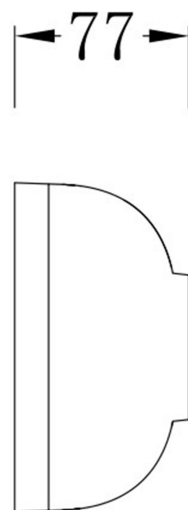

IBERLAMP reserves the right to make the necessary technical modifications in order to improve the performance of the product.

We recommend consulting with the commercial team to answer any questions.