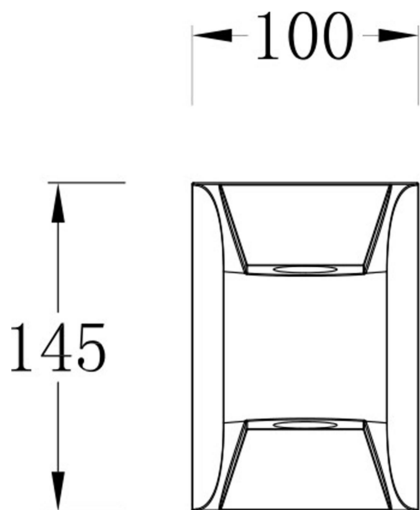

IBERLAMP reserves the right to make the necessary technical modifications in order to improve the performance of the product.

We recommend consulting with the commercial team to answer any questions.