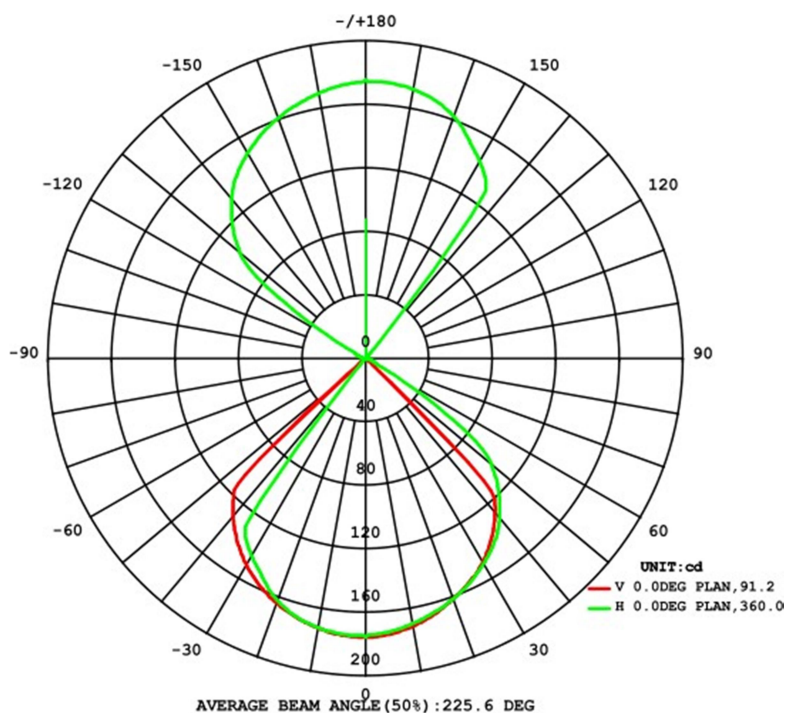

FINISHES AVAILABLE

DARK GREY
MATT BLACK

ENERGY EFFICIENCY

Application	SURFACE
IP Rating	IP65
Light source	LED 5050
Wattage	8 W
Chip Brand	CREE
CCT Kelvin	3000 / 4000 / 5000K
Lumen	615
IF—VF	200 mA—27-40V
C.R.I	≥ 80
SDCM	≤ 5
IK	08
Beam Angle	2-(90 °,80°)
Input Voltage—Frequency	100-240V— 50/60Hz
Electrical Classification	I
Lifespan	25000h. L70B50
Driver	Inside—Included
Power Factor:	0.9
Power Efficiency	84%
Measure mm	145 x 100 x 77 mm.
Working humidity	10%~90%RH
Weight Kg.	1.2
Working humidity	-30°~+45°
Lighting distance	4 m
Certificates - Standard	CE - IEC 60598-1/IEC 62031
Warranty years	3
MATERIALES / ACABADOS	
Structure material	High quality aluminum
Diffuser Material	Glass
Structure finishing	Anti - UV powder coating finish
Diffuser finishing	Clear

CIE Class:	Direct
Total Rated Lamp Lumens:	615 lm.
Measurement Flux:	615 lm.
Efficiency:	68.6 %
Downward Ratio:	34.3%
Upward Ratio:	34.3%
Luminaire Efficiency Rating (LER):	76.9
Central Intensity:	175.6 cd.
Max. Intensity:	175.6 cd.
Pos. Of Max Intensity:	H0.5 V0.0
IES File Name	B-003032L