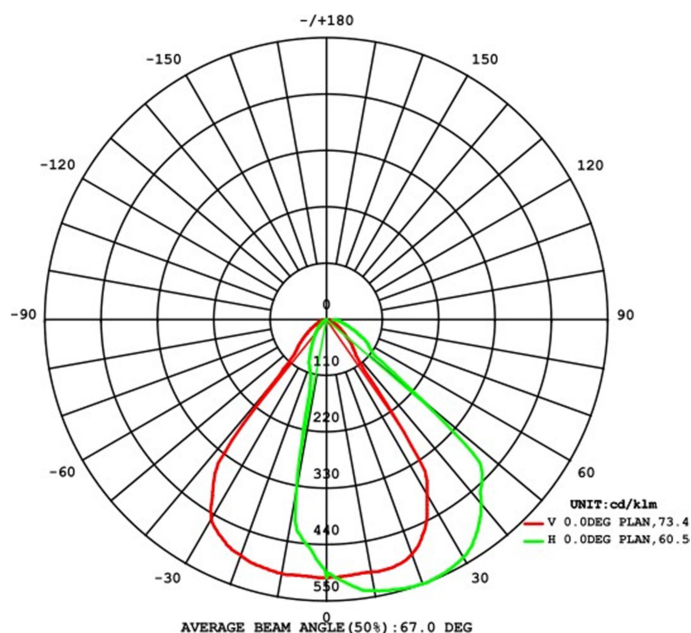

### TECHNICAL DATA SHEET

Application	SURFACE
IP Rating	IP65
Light source	LED 1304
Wattage	8 W
Chip Brand	CREE
CCT Kelvin	3000 / 4000 / 5000K
Lumen	600
IF—VF	200 mA—27-40V
C.R.I	≥ 80
SDCM	≤ 5
IK	08
Beam Angle	73 ° 60 °
Input Voltage—Frequency	100-240V~ 50/60Hz
Electrical Classification	I
Lifespan	25000h. L70B50
Driver	Inside—Included
Power Factor:	0.9
Power Efficiency	84%
Measure mm	145 x 100 x 91 mm.
Working humidity	10%~90%RH
Weight Kg.	0.5
Working humidity	-30°~+45°
Lighting distance	7 m
Certificates - Standard	CE - IEC 60598-1/IEC 62031
Warranty years	3
<b>MATERIALES / ACABADOS</b>	
Structure material	High quality aluminum
Diffuser Material	Glass
Structure finishing	Anti - UV powder coating finish
Diffuser finishing	Clear

# Photometric Results

CIE Class:	Direct
Total Rated Lamp Lumens:	600 lm.
Measurement Flux:	600 lm.
Efficiency:	76.1 %
Downward Ratio:	76.1%
Upward Ratio:	0.0%
Luminaire Efficiency Rating (LER):	75
Central Intensity:	554.4 cd.
Max. Intensity:	554.4 cd.
Pos. Of Max Intensity:	H12.0 V-22.0
IES File Name	B-003337