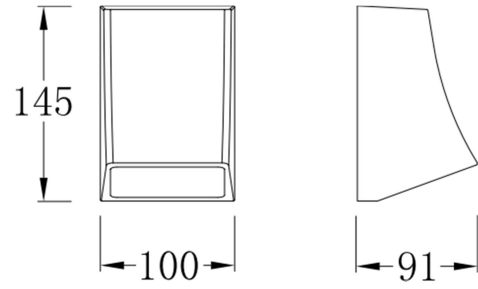

IBERLAMP

IBERLAMP reserves the right to make the necessary technical modifications in order to improve the performance of the product.

We recommend consulting with the commercial team to answer any questions.