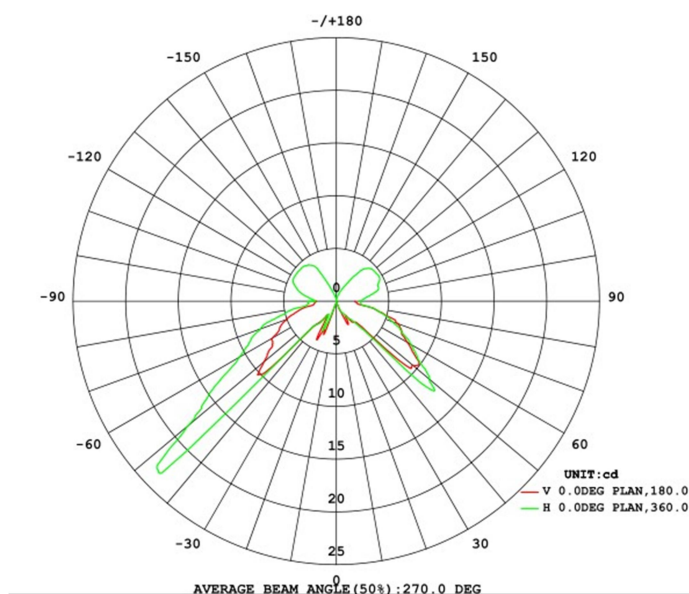

### TECHNICAL DATA SHEET

Application	SURFACE
IP Rating	IP65
Light source	LED 1507
Wattage	12 W
Chip Brand	CREE
CCT Kelvin	3000 / 4000 / 5000K
Lumen	600
IF—VF	320 mA—27-40V
C.R.I	≥ 80
SDCM	≤ 5
IK	08
Beam Angle	140 °
Input Voltage—Frequency	100-240V~ 50/60Hz
Electrical Classification	I
Lifespan	25000h. L70B50
Driver	Inside—Included
Power Factor:	0.9
Power Efficiency	83%
Measure mm	Φ 203.5 x 210 mm.
Working humidity	10%~90%RH
Weight Kg.	1.7
Working humidity	-30°~+45°
Lighting distance	5 m
Certificates - Standard	CE - IEC 60598-1/IEC 62031
Warranty years	3
<b>MATERIALES / ACABADOS</b>	
Structure material	High quality aluminum
Diffuser Material	PC
Structure finishing	Anti - UV powder coating finish
Diffuser finishing	Clear

# Photometric Results

CIE Class:	Direct
Total Rated Lamp Lumens:	600 lm.
Measurement Flux:	600 lm.
Efficiency:	38.8 %
Downward Ratio:	36.2%
Upward Ratio:	2.5%
Luminaire Efficiency Rating (LER):	50
Central Intensity:	244.2 cd.
Max. Intensity:	244.2 cd.
Pos. Of Max Intensity:	H21.0 V42.0
IES File Name	P-023281