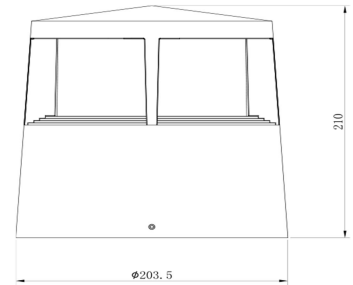

IBERLAMP reserves the right to make the necessary technical modifications in order to improve the performance of the product.

We recommend consulting with the commercial team to answer any questions.