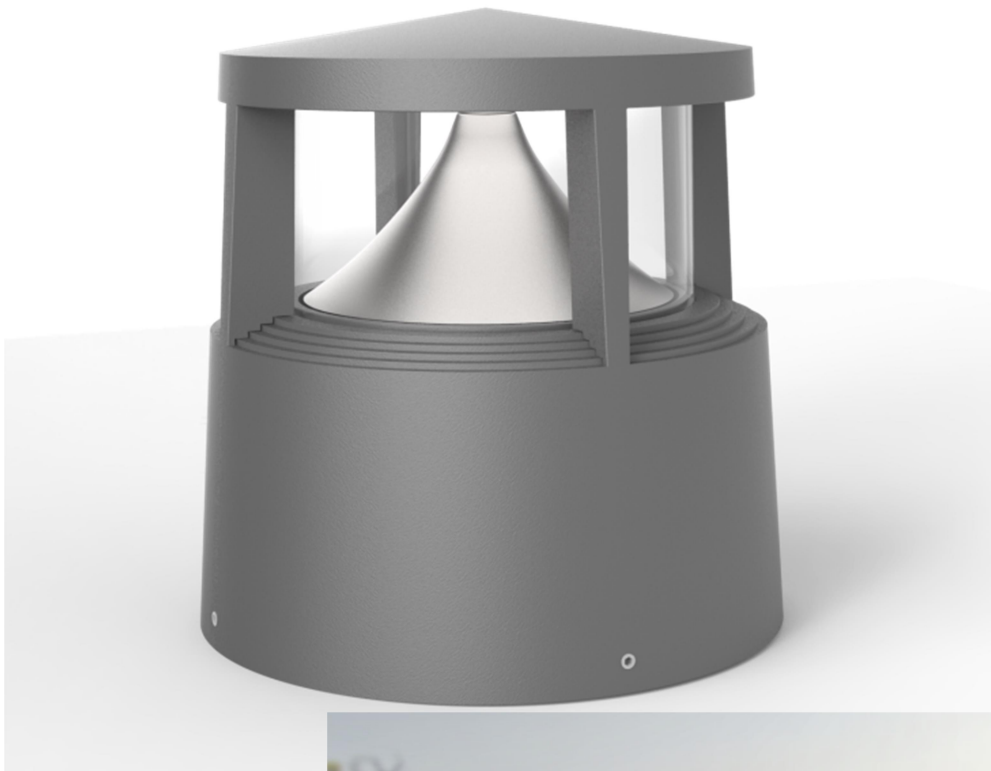

IBERLAMP

IBERLAMP reserves the right to make the necessary technical modifications in order to improve the performance of the product.

We recommend consulting with the commercial team to answer any questions.