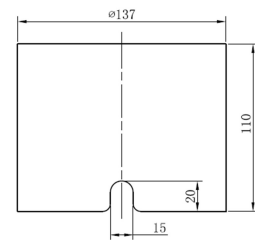

Recessed Box