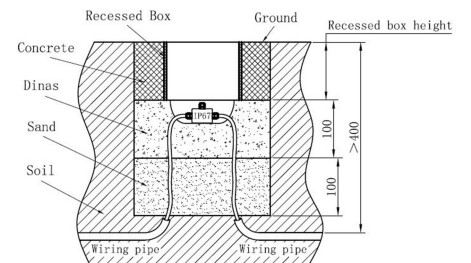

FINISHES AVAILABLE

DARK GREY

MATT BLACK

ENERGY EFFICIENCY

TECHNICAL DATA SHEET

Application	RECESSED – EMPOTRABLE SUELO
IP Rating	IP67
Light source	LED 5050
Wattage	5 W
Chip Brand	CREE
CCT Kelvin	3000 / 4000 / 5000K
Lumen	25
IF—VF	100 mA—27-40V
C.R.I	≥ 80
SDCM	≤ 5
IK	10
Beam Angle	73 °, 6 °
Input Voltage—Frequency	100-240V~ 50/60Hz
Electrical Classification	I
Lifespan	25000h. L70B50
Driver	Inside—Included
Power Factor:	0.45
Power Efficiency	76%
Measure mm	Φ 150 x 135 mm.
Working humidity	10%~90%RH
Weight Kg.	1.2
Working humidity	-30°~+45°
Lighting distance	3 m
Certificates - Standard	CE - IEC 60598-1/IEC 62031
Warranty years	3
MATERIALES / ACABADOS	
Structure material	High quality aluminum
Diffuser Material	PC
Structure finishing	Anti - UV powder coating finish
Diffuser finishing	Clear

The results shown correspond to the production standards. Any modification of these standards may alter the results displayed.

IBERLAMP

Recessed Box

▲ Caution: The reserved holes must be lay as the told method, recessed box must keep flushing with ground. Always use a wire connector not less than IP67.