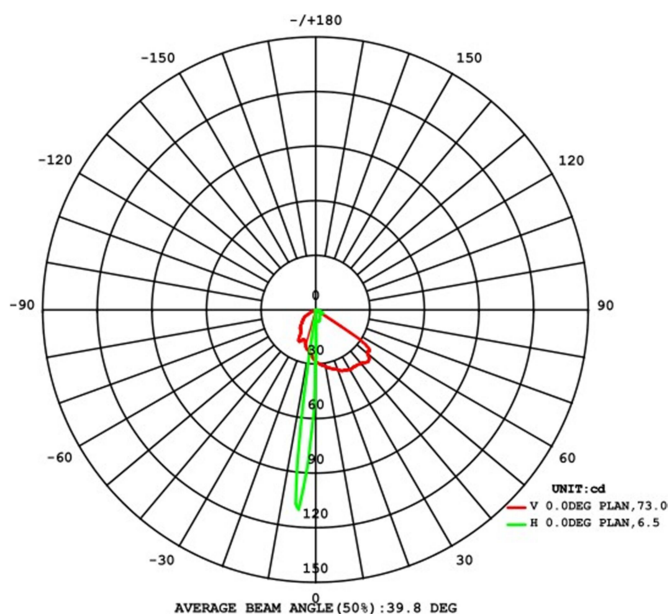

FINISHES AVAILABLE

DARK GREY

MATT BLACK

ENERGY EFFICIENCY

TECHNICAL DATA SHEET

Application	RECESSED – EMPOTRABLE SUELO
IP Rating	IP67
Light source	LED 5050
Wattage	5 W
Chip Brand	CREE
CCT Kelvin	3000 / 4000 / 5000K
Lumen	25
IF—VF	100 mA—27-40V
C.R.I	≥ 80
SDCM	≤ 5
IK	10
Beam Angle	73 °, 6 °
Input Voltage—Frequency	100-240V~ 50/60Hz
Electrical Classification	I
Lifespan	25000h. L70B50
Driver	Inside—Included
Power Factor:	0.45
Power Efficiency	76%
Measure mm	Φ 150 x 135 mm.
Working humidity	10%~90%RH
Weight Kg.	1.2
Working humidity	-30°~+45°
Lighting distance	3 m
Certificates - Standard	CE - IEC 60598-1/IEC 62031
Warranty years	3
MATERIALES / ACABADOS	
Structure material	High quality aluminum
Diffuser Material	PC
Structure finishing	Anti - UV powder coating finish
Diffuser finishing	Clear

CIE Class:	Direct
Total Rated Lamp Lumens:	25 lm.
Measurement Flux:	25 lm.
Efficiency:	5.8 %
Downward Ratio:	5.8%
Upward Ratio:	0.0%
Luminaire Efficiency Rating (LER):	5
Central Intensity:	112.0 cd.
Max. Intensity:	112.0 cd.
Pos. Of Max Intensity:	H5.0 V5.0
IES File Name	M-113526+B