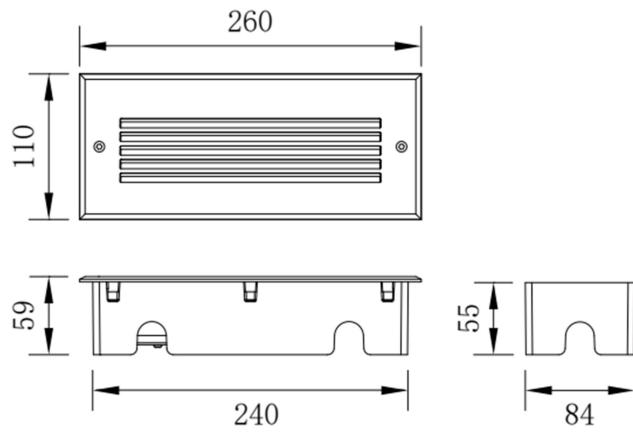

IBERLAMP

IBERLAMP reserves the right to make the necessary technical modifications in order to improve the performance of the product.

We recommend consulting with the commercial team to answer any questions.