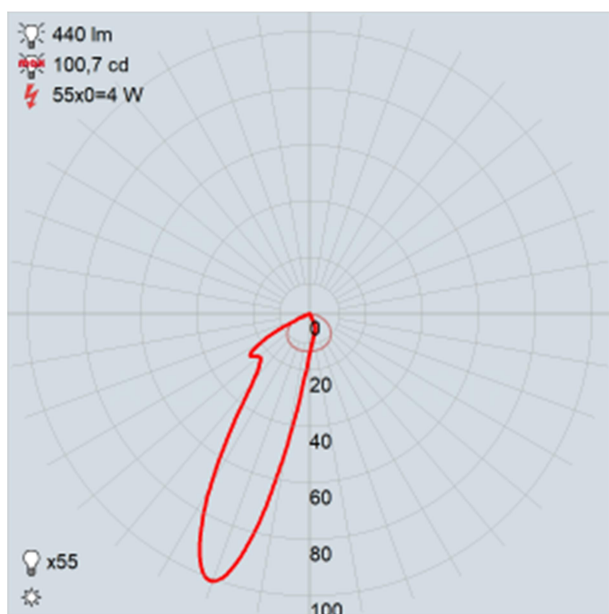

### TECHNICAL DATA SHEET

Application	SURFACE
IP Rating	IP65
Light source	LED 2835
Wattage	4W
Chip Brand	OSRAM
CCT Kelvin	3000 / 4000 / 5000K
Lumen	80LM
IF—VF	100 mA—27-40V
C.R.I	≥ 80
SDCM	≤ 5
IK	08
Beam Angle	128° 24°
Input Voltage—Frequency	100-240V~ 50/60Hz
Electrical Classification	I
Lifespan	25000h. L70B50
Driver	Inside—Included
Power Factor:	0.9
Power Efficiency	83%
Measure mm	260 x 110x 58 mm
Working humidity	10%~90%RH
Weight Kg.	0.84
Working humidity	-30°~+45°
Lighting distance	2 m
Certificates - Standard	CE - IEC 60598-1/IEC 62031
Warranty years	5

# Photometric Results

CIE Class:	Direct
Total Rated Lamp Lumens:	82.2lm
Measurement Flux:	82.2 lm
Efficiency:	18.7 %
Downward Ratio:	18.7%
Upward Ratio:	0%
Luminaire Efficiency Rating (LER):	19.78
Central Intensity:	100.7 cd
Max. Intensity:	100.7 cd
Pos. Of Max Intensity:	H.0 V0.0
IES File Name	B-003867+B