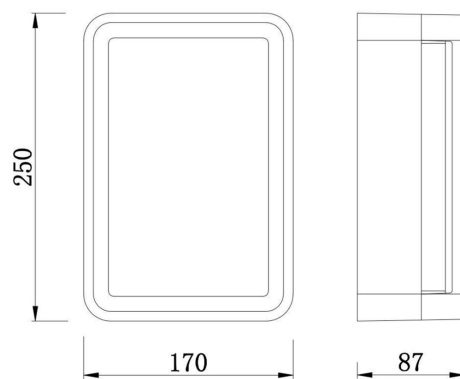

IBERLAMP

IBERLAMP reserves the right to make the necessary technical modifications in order to improve the performance of the product.

We recommend consulting with the commercial team to answer any questions.