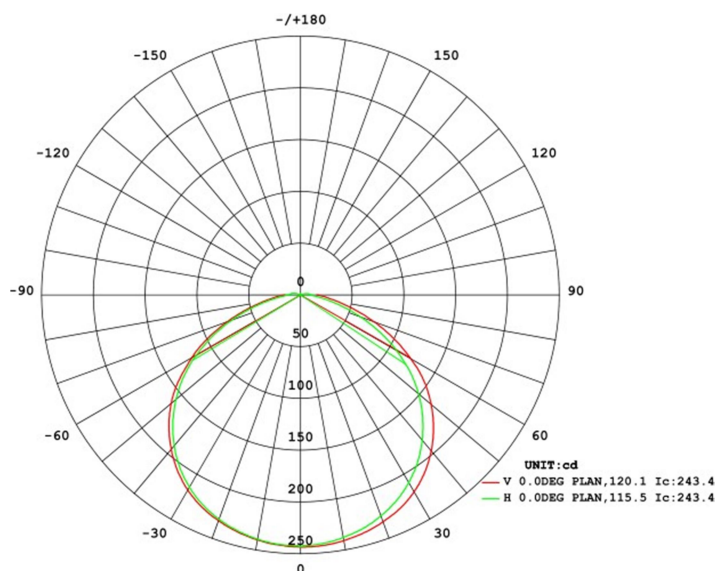

FINISHES AVAILABLE

DARK GREY

MATT BLACK

ENERGY EFFICIENCY

TECHNICAL DATA SHEET

Application	SURFACE
IP Rating	IP65
Light source	LED 2835
Wattage	12W
Chip Brand	OSRAM
CCT Kelvin	3000 / 4000 / 5000K
Lumen	780
IF—VF	320 mA—27-40V
C.R.I	≥ 80
SDCM	≤ 5
IK	08
Beam Angle	115° 120°
Input Voltage—Frequency	100-240V~ 50/60Hz
Electrical Classification	I
Lifespan	25000h. L70B50
Driver	Inside—Included
Power Factor:	0.9
Power Efficiency	83%
Measure mm	250 x 170 x 87 mm
Working humidity	10%~90%RH
Weight Kg.	1.4
Working humidity	-30°~+45°
Lighting distance	5 m
Certificates - Standard	CE - IEC 60598-1/IEC 62031
Warranty years	3
MATERIALES / ACABADOS	
Structure material	High quality aluminum
Diffuser Material	PC
Structure finishing	Anti - UV powder coating finish
Diffuser finishing	Opal White

CIE Class:	Direct
Total Rated Lamp Lumens:	780 lm
Measurement Flux:	780 lm
Efficiency:	48.7 %
Downward Ratio:	47%
Upward Ratio:	1.7%
Luminaire Efficiency Rating (LER):	65
Central Intensity:	243.4 cd
Max. Intensity:	243.4 cd
Pos. Of Max Intensity:	H-1.0 V0.0
IES File Name	B-023065