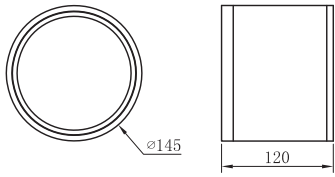

Mounting Instruction

Product Parameters

1. Model: 033074
2. Rated Voltage: AC 100-240V
3. Rated Power: LED 12W
4. IP Grade: IP65
5. Insulation protection level: Class I
6. Operating Temperature: -30~+45°C