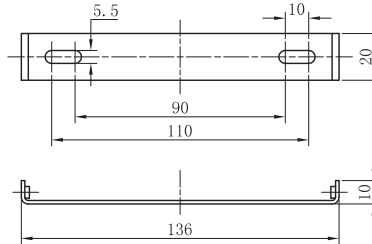

Mounting Instruction

Product Parameters

1. Model: 033074
2. Rated Voltage: AC 100-240V
3. Rated Power: LED 12W
4. IP Grade: IP65
5. Insulation protection level: Class I
6. Operating Temperature: -30~+45°C

Components and Tools

 Clevis

Base

Mounting holes

Installation Steps

OFF

▲ Please be sure to fasten tightly of the clevis.

▲ Wiring must be operated in accordance with construction specifications.