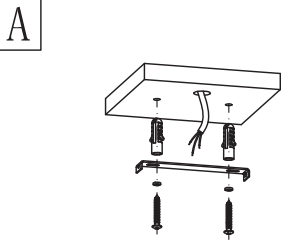

Components and Tools

 Clevis

Base

Mounting holes

Installation Steps

OFF

▲ Please be sure to fasten tightly of the clevis.

▲ Wiring must be operated in accordance with construction specifications.

▲ Make sure the screws be fixed tightly.

ON

▲ Connect the power supply, and light up the lamp.

Attention

1. Lamp should be installed by professional electrician;
2. The light source contained in this luminaire shall only be replaced by the manufacturer or his service agent or a similar qualified person;
3. Check the power switch has been turned off;
4. Please read this user guide carefully before installation and keep for future reference;
5. If the external flexible cable or cord of this luminaire is damaged, it shall be exclusively replaced by the manufacturer or his service agent or a similar qualified person in order to avoid a hazard.