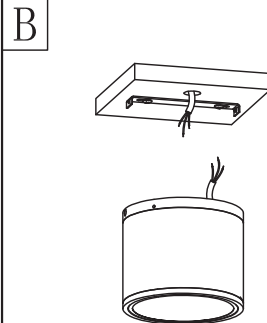

Components and Tools

 Clevis

Base

Mounting holes

Installation Steps

OFF

▲ Please be sure to fasten tightly of the clevis.

▲ Wiring must be operated in accordance with construction specifications.

▲ Make sure the screws be fixed tightly.

ON

▲ Connect the power supply, and light up the lamp.

Attention

1. Lamp should be installed by professional electrician;
2. The light source contained in this luminaire shall only be replaced by the manufacturer or his service agent or a similar qualified person;
3. Check the power switch has been turned off;
4. Please read this user guide carefully before installation and keep for future reference;
5. If the external flexible cable or cord of this luminaire is damaged, it shall be exclusively replaced by the manufacturer or his service agent or a similar qualified person in order to avoid a hazard.