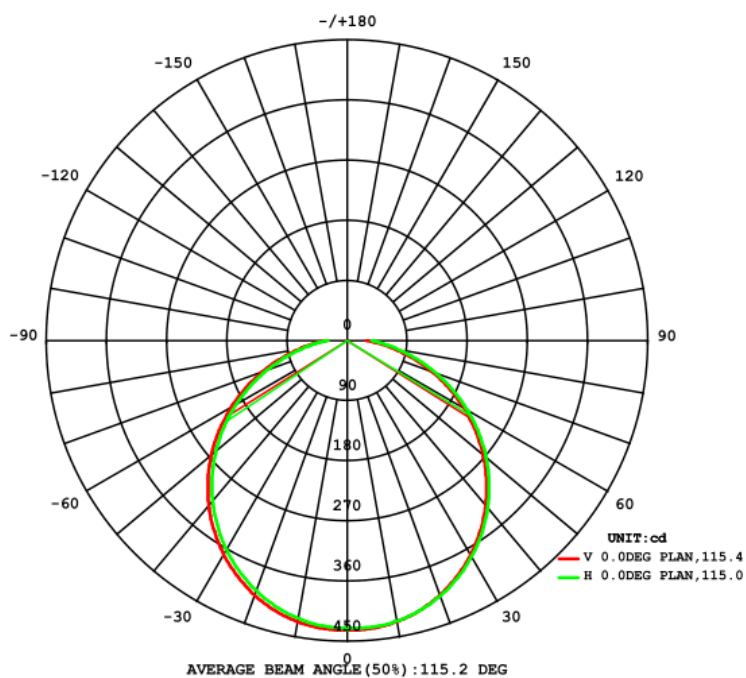

### TECHNICAL DATA SHEET

Application	SURFACE
IP Rating	IP65
Light source	LED 2835
Wattage	16 W
Chip Brand	OSRAM
CCT Kelvin	3000 / 4000 / 5000K
Lumen	1250
IF—VF	400 mA ~ 27-40VDC
C.R.I	≥ 80
SDCM	≤ 5
IK	08
Beam Angle	115 °
Input Voltage—Frequency	100-240V ~ 50/60Hz
Electrical Classification	I
Lifespan	25000h. L70B50
Driver	Inside—Included
Power Factor:	0.9
Power Efficiency	84%
Measure mm	Φ 265 x 83 mm.
Working humidity	10%~90%RH
Weight Kg.	1.6
Working humidity	-30°~+45°
Lighting distance	6 m
Certificates - Standard	CE - IEC 60598-1/IEC 62031
Warranty years	3
<b>MATERIALES / ACABADOS</b>	
Structure material	High quality aluminum
Diffuser Material	PC
Structure finishing	Anti - UV powder coating finish
Diffuser finishing	Opal White

# Photometric Results

CIE Class:	Direct
Total Rated Lamp Lumens:	1250 lm.
Measurement Flux:	1250 lm.
Efficiency:	82.1%
Downward Ratio:	82.1%
Upward Ratio:	0.0%
Luminaire Efficiency Rating (LER):	78.1
Central Intensity:	433.3 cd.
Max. Intensity:	433.3 cd.
Pos. Of Max Intensity:	H0.0 V0.0
IES File Name	B-003110M