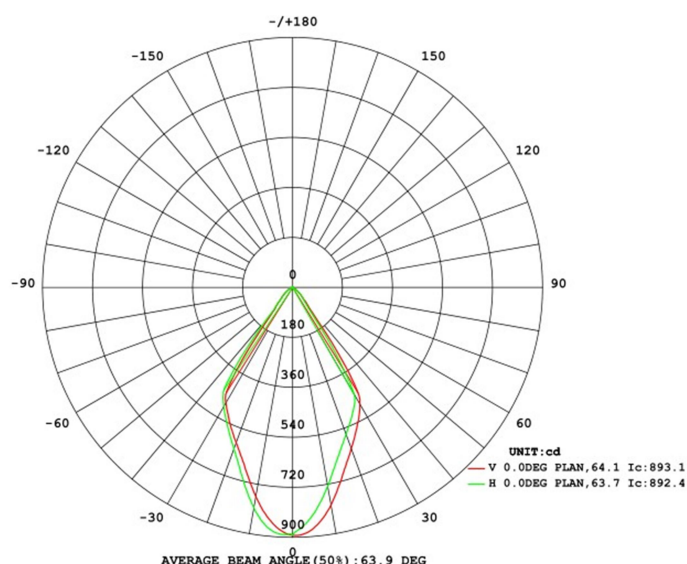

FINISHES AVAILABLE

DARK GREY
MATT BLACK

ENERGY EFFICIENCY

TECHNICAL DATA SHEET

Application	SURFACE
IP Rating	IP65
Light source	LED 1507
Wattage	12 W
Chip Brand	CREE
CCT Kelvin	3000 / 4000 / 5000K
Lumen	980
IF—VF	320 mA—27-40V
C.R.I	≥ 80
SDCM	≤ 5
IK	08
Beam Angle	64 °
Input Voltage—Frequency	100-240V~ 50/60Hz
Electrical Classification	I
Lifespan	25000h. L70B50
Driver	Inside—Included
Power Factor:	0.9
Power Efficiency	83%
Measure mm	Φ 113 x 465 mm.
Working humidity	10%~90%RH
Weight Kg.	0.8
Working humidity	-30°~+45°
Lighting distance	9 m
Certificates - Standard	CE - IEC 60598-1/IEC 62031
Warranty years	3
MATERIALES / ACABADOS	
Structure material	High quality aluminum
Diffuser Material	Glass
Structure finishing	Anti - UV powder coating finish
Diffuser finishing	Clear

CIE Class:	Direct
Total Rated Lamp Lumens:	900 lm.
Measurement Flux:	900 lm.
Efficiency:	64.2 %
Downward Ratio:	0.4%
Upward Ratio:	63.8%
Luminaire Efficiency Rating (LER):	75
Central Intensity:	893.1 cd.
Max. Intensity:	893.1 cd.
Pos. Of Max Intensity:	H-1.0 V0.0
IES File Name	C-003729