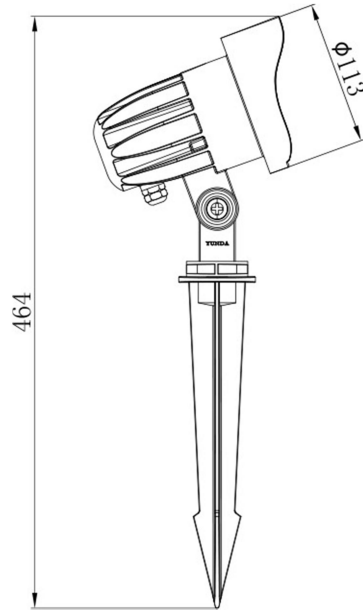

IBERLAMP

IBERLAMP reserves the right to make the necessary technical modifications in order to improve the performance of the product.

We recommend consulting with the commercial team to answer any questions.