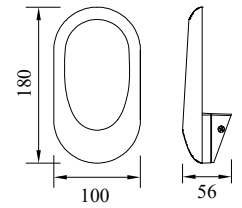

Model	LED	Power	Rated flux	Material	Diffuser	Color	Kelvin	Units	PVP
B-003041	CREE	6W	413 LM	Aluminium	Glass	■ Urban grey	3000K	20	44.37€