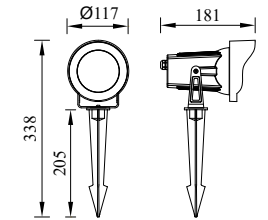

Model	LED	Power	Rated flux	Material	Diffuser	Color	Kelvin	Units	PVP
C-013363	OSRAM	7W	558 LM	Aluminium	Glass	■ Anthracite Grey	3000K	12	61.38€