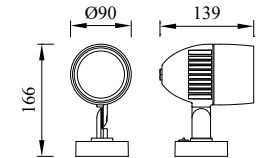

Model	LED	Power	Rated flux	Material	Diffuser	Color	Kelvin	Units	PVP
G-003727DZ	CREE	8W	584 LM	Aluminium	Glass	■ Urban grey	3000K	10	69.82€