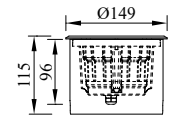

NIZA

Box size

Model	LED	Power	Rated flux	Material	Diffuser	Color	Kelvin	Units	PVP
M-003866+B	CREE	7W	533 LM	Aluminium Stainless steel	Glass	Urban grey	3000K	12	67.42€

NIZA

Box size

Model	LED	Power	Rated flux	Material	Diffuser	Color	Kelvin	Units	PVP
M-013523+B	CREE	9W	598 LM	Aluminium Stainless steel	Glass	■ Anthracite Grey	3000K	8	108.14€