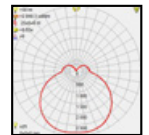

Model	LED	Power	Rated flux	Material	Diffuser	Color	Kelvin	Units	PVP
B-013156	OSRAM	6W	420 LM	Aluminium	PC	■ Urban grey	3000K	20	45.31€