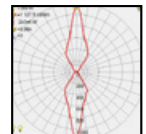

Model	LED	Power	Rated flux	Material	Diffuser	Color	Kelvin	Units	PVP
B-003336	CREE	6W	634 LM	Aluminium	Glass	■ Urban grey	3000K	20	44.92€