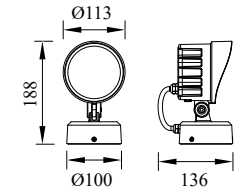

Model	LED	Power	Rated flux	Material	Diffuser	Color	Kelvin	Units	PVP
G-003755S	SEOUL	14W	1353 LM	Aluminium	Glass	■ Urban grey	3000K	12	90.73€