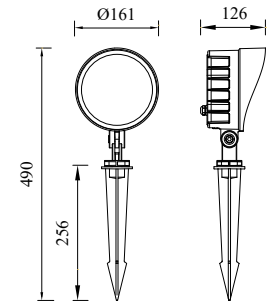

Model	LED	Power	Rated flux	Material	Diffuser	Color	Kelvin	Units	PVP
C-003755L	SEOUL	24W	2234 LM	Aluminium	Glass	■ Urban grey	3000K	12	103.82€