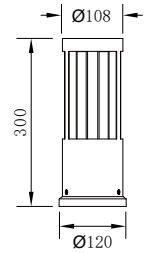

Model	LED	Power	Rated flux	Material	Diffuser	Color	Kelvin	Units	PVP
P-053102-30	CREE	6W	422 LM	Aluminium	Glass	■ Urban grey	3000K	8	78.68€