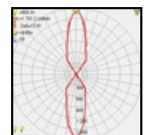

FOX

Model	LED	Power	Rated flux	Material	Diffuser	Color	Kelvin	Units	PVP
B-803072	CREE	9W	595 LM	Aluminium	Glass	■ Urban grey	3000K	12	70.67€

FOX

Model	LED	Power	Rated flux	Material	Diffuser	Color	Kelvin	Units	PVP
B-803092	CREE	13W	1191 LM	Aluminium	Glass	■ Matt Black	3000K	10	109.98€