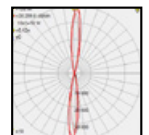

ZEROUNO

Model	LED	Power	Rated flux	Material	Diffuser	Color	Kelvin	Units	PVP
B-003327	OSRAM	11W	995 LM	Aluminium	Glass	■ Anthracite Grey	3000K	16	70.11€