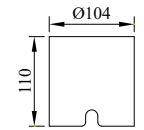

NIZA

Box size

Model	LED	Power	Rated flux	Material	Diffuser	Color	Kelvin	Units	PVP
M-003866+B	CREE	7W	533 LM	Aluminium Stainless steel	Glass	Urban grey	3000K	12	67.42€