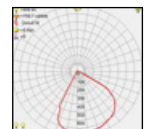

Model	LED	Power	Rated flux	Material	Diffuser	Color	Kelvin	Units	PVP
P-013245-80	Seoul	8W	800 LM	Aluminium	PC	■ Urban grey	3000K	6	104.46€