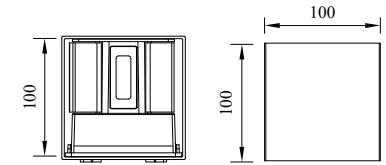

KUBE

Various Luminous Angles
Up & down adjustable various light effect.
brings the diversified light
users can adjust different light effect as desire.