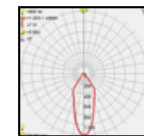

Model	LED	Power	Rated flux	Material	Diffuser	Color	Kelvin	Units	PVP
B-033072	CREE	6W	792 LM	Aluminium	Glass	■ Anthracite Grey	3000K	20	61.03€