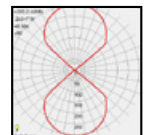

VENICE

Model	LED	Power	Rated flux	Material	Diffuser	Color	Kelvin	Units	PVP
B-003063	CREE	6W	359 LM	Aluminium	Glass	■ Urban grey	3000K	20	42.08€