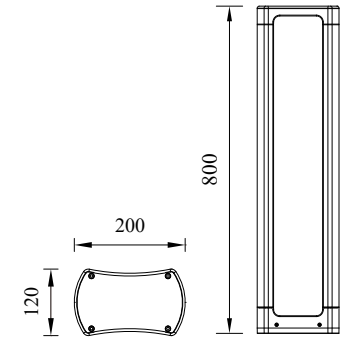

WINDOWS

Model	LED	Power	Rated flux	Material	Diffuser	Color	Kelvin	Units	PVP
P-003121-80	CREE	9W	359 LM	Aluminium	Glass	■ Urban grey	3000K	4	170.45€