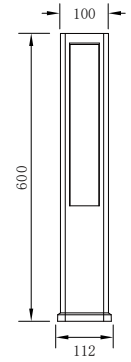

Model	LED	Power	Rated flux	Material	Diffuser	Color	Kelvin	Units	PVP
P-113104-60	CREE	6W	450 LM	Aluminium	Glass	■ Urban grey	3000K	4	103.68€