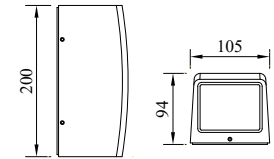

Model	LED	Power	Rated flux	Material	Diffuser	Color	Kelvin	Units	PVP
B-003025	CREE	13W	221 LM	Aluminium	Glass	■ Urban grey	3000K	12	70.68€