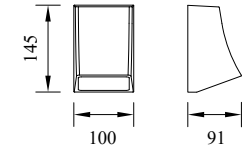

PHARE

Model	LED	Power	Rated flux	Material	Diffuser	Color	Kelvin	Units	PVP
P-123104-60	CREE	6W	450 LM	Aluminium	Glass	■ Urban grey	3000K	4	103.68€

IBERLAMP

GARDEN LIGHT

SLIDE

Model	LED	Power	Rated flux	Material	Diffuser	Color	Kelvin	Units	PVP
B-003337	CREE	9W	533 LM	Aluminium	Glass	■ Anthracite Grey	3000K	18	53.85€