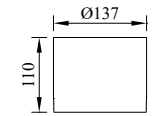

NIZA

Box size

Model	LED	Power	Rated flux	Material	Diffuser	Color	Kelvin	Units	PVP
M-003866+B	CREE	7W	533 LM	Aluminium Stainless steel	Glass	Urban grey	3000K	12	67.42€

NIZA

Box size

Model	LED	Power	Rated flux	Material	Diffuser	Color	Kelvin	Units	PVP
M-013523+B	CREE	9W	598 LM	Aluminium Stainless steel	Glass	■ Anthracite Grey	3000K	8	108.14€