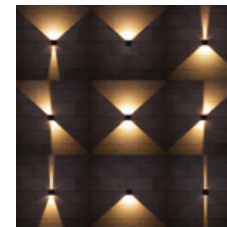

BAHIA

Model	LED	Power	Rated flux	Material	Diffuser	Color	Kelvin	Units	PVP
B-003037	CREE	13W	813 LM	Aluminium	Glass & PC	■ Anthracite Grey	3000K	12	76.18€

KUBE

Various Luminous Angles
Up & down adjustable various light effect.
brings the diversified light
users can adjust different light effect as desire.