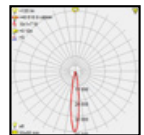

SPOT LIGHT

COBRA

Model	LED	Power	Rated flux	Material	Diffuser	Color	Kelvin	Units	PVP
C-013363	OSRAM	7W	558 LM	Aluminium	Glass	■ Anthracite Grey	3000K	12	61.38€

COBRA

Model	LED	Power	Rated flux	Material	Diffuser	Color	Kelvin	Units	PVP
G-013363	OSRAM	7W	558 LM	Aluminium	Glass	■ Anthracite Grey	3000K	16	57.79€