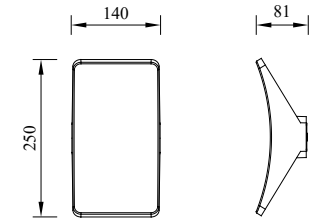

Model	LED	Power	Rated flux	Material	Diffuser	Color	Kelvin	Units	PVP
B-003058	CREE	13W	1326 LM	Aluminium	Glass	■ Urban grey	3000K	10	84.25€