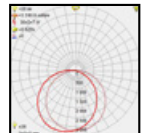

Model	LED	Power	Rated flux	Material	Diffuser	Color	Kelvin	Units	PVP
B-023110	OSRAM	6W	270 LM	Aluminium	PC	■ Urban grey	3000K	28	35.41€