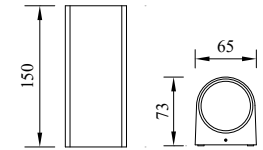

Model	LED	Power	Rated flux	Material	Diffuser	Color	Kelvin	Units	PVP
B-003336	CREE	6W	634 LM	Aluminium	Glass	■ Urban grey	3000K	20	44.92€