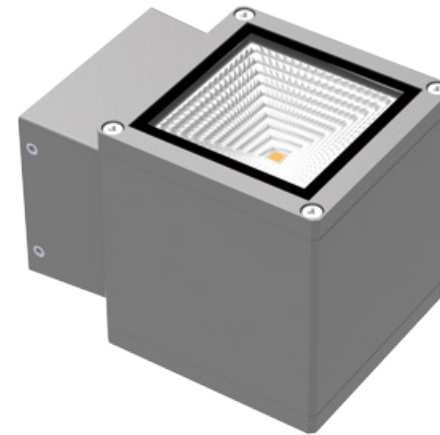

TOWER

Model	LED	Power	Rated flux	Material	Diffuser	Color	Kelvin	Units	PVP
B-103474	CREE	8W	925 LM	Aluminium	Glass	■ Urban grey	3000K	16	70.64€