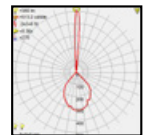

Model	LED	Power	Rated flux	Material	Diffuser	Color	Kelvin	Units	PVP
B-023028	OSRAM	6W	160 LM	Aluminium	Glass	■ Urban grey	3000K	20	44.92€