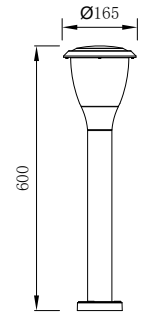

Model	LED	Power	Rated flux	Material	Diffuser	Color	Kelvin	Units	Price
P-003050S-60	OSRAM	8W	657 LM	Aluminium	PC	■ Urban grey	3000K	4	97.10€