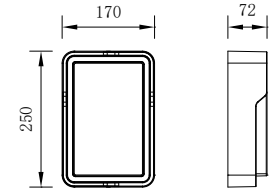

Model	LED	Power	Rated flux	Material	Diffuser	Color	Kelvin	Units	PVP
B-003064	OSRAM	12W	827 LM	Aluminium	PC	■ Anthracite Grey	3000K	10	85.07€