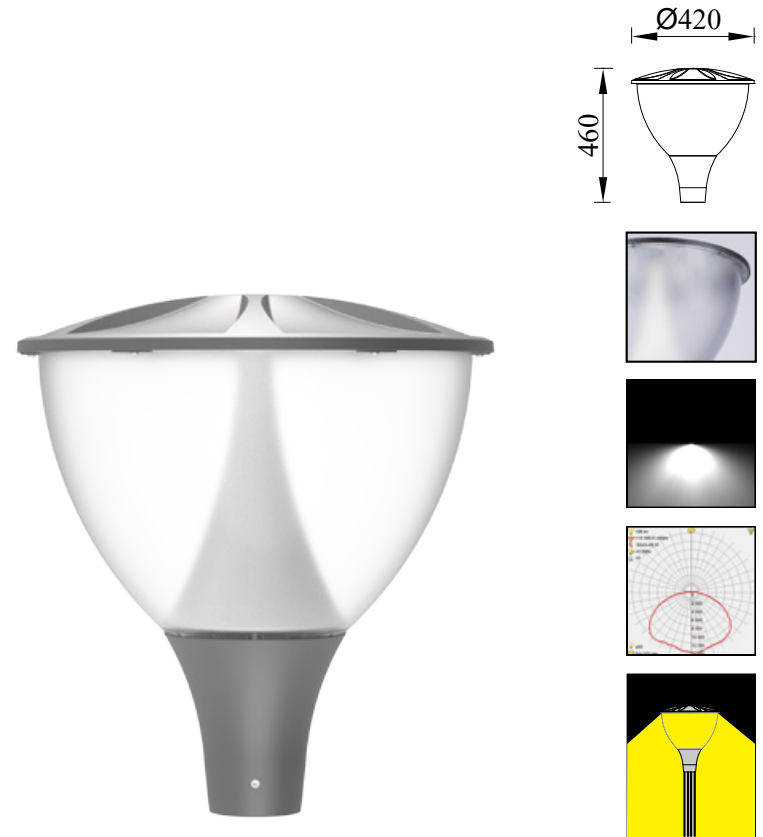

DORIO

Model	Lampholder	Material	Diffuser	Color	Units	PVP
T-007050-3	E27	Aluminium	PC	■ Urban grey	1	342.53€

STREET LIGHT

INKA

Model	LED	Power	Rated flux	Material	Diffuser	Color	Kelvin	Units	PVP
T-005009-48W	OSRAM	48W	5380 LM	Aluminium	PC	■ Anthracite Grey	3000K	1	478.96€