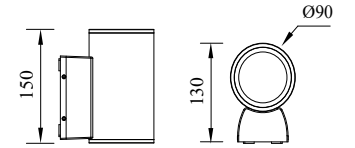

Model	LED	Power	Rated flux	Material	Diffuser	Color	Kelvin	Units	PVP
B-803072	CREE	9W	595 LM	Aluminium	Glass	■ Urban grey	3000K	12	70.67€