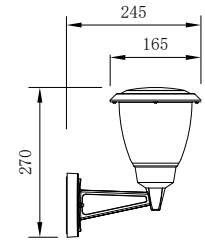

Model	LED	Power	Rated flux	Material	Diffuser	Color	Kelvin	Units	Price
B-003050S	OSRAM	8W	621 LM	Aluminium	PC	■ Urban grey	3000K	12	76.48€