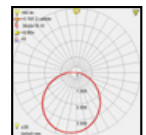

Model	LED	Power	Rated flux	Material	Diffuser	Color	Kelvin	Units	PVP
B-023110M	OSRAM	16W	677 LM	Aluminium	PC	■ Anthracite Grey	3000K	8	92.45€