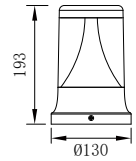

Model	LED	Power	Rated flux	Material	Diffuser	Color	Kelvin	Units	PVP
P-113235	OSRAM	8W	511 LM	Aluminium	PC	■ Anthracite Grey	3000K	12	80.20€