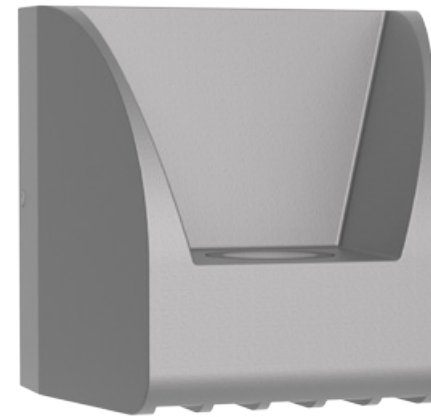

OUTDOOR LIGHTING

IBERLAMP

WALL LIGHT

TOUQUET

Model	LED	Power	Rated flux	Material	Diffuser	Color	Kelvin	Units	PVP
B-003031	CREE	5W	216 LM	Aluminium	Glass	■ Urban grey	3000K	20	35.58€

TOUQUET

Model	LED	Power	Rated flux	Material	Diffuser	Color	Kelvin	Units	PVP
B-003032	CREE	6W	302 LM	Aluminium	Glass	■ Urban grey	3000K	20	45.30€