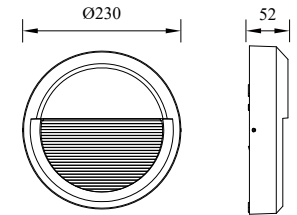

SUNSET

Model	LED	Power	Rated flux	Material	Diffuser	Color	Kelvin	Units	PVP
Q-023382	OSRAM	9W	319 LM	Aluminium	PC	■ Urban grey	3000K	10	76.12€