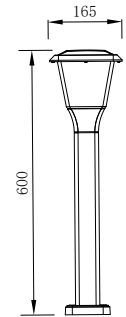

Model	LED	Power	Rated flux	Material	Diffuser	Color	Kelvin	Units	PVP
P-003040S-60	OSRAM	8W	708 LM	Aluminium	PC	■ Urban grey	3000K	4	90.63€