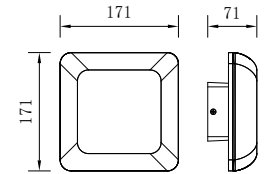

Model	LED	Power	Rated flux	Material	Diffuser	Color	Kelvin	Units	PVP
B-133244	OSRAM	7W	344 LM	Aluminium	PC	■ Anthracite Grey	3000K	12	51.14€