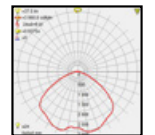

Model	LED	Power	Rated flux	Material	Diffuser	Color	Kelvin	Units	PVP
B-133243	OSRAM	7W	344 LM	Aluminium	PC	■ Anthracite Grey	3000K	12	57.93€