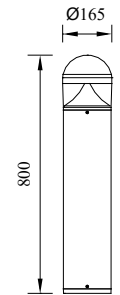

Model	LED	Power	Rated flux	Material	Diffuser	Color	Kelvin	Units	PVP
P-003235RH-80	OSRAM	8W	622 LM	Aluminium	PC	■ Urban grey	3000K	4	181.73€