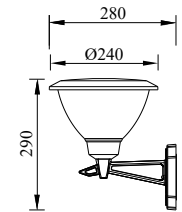

Model	Lampholder	Material	Diffuser	Color	Units	PVP
B-007050	E27	Aluminium	PC	■ Urban grey	8	62.69€