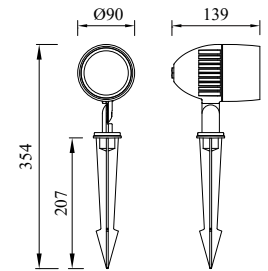

LUGANO

Model	LED	Power	Rated flux	Material	Diffuser	Color	Kelvin	Units	PVP
C-003727	CREE	8W	584 LM	Aluminium	Glass	■ Urban grey	3000K	10	64.79€