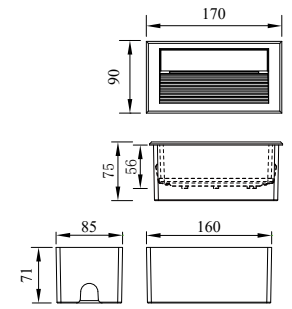

VALLE

Box size