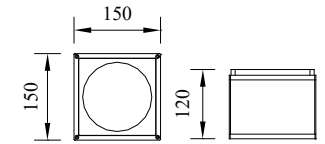

Model	LED	Power	Rated flux	Material	Diffuser	Color	Kelvin	Units	PVP
B-033491	CREE	13W	1045 LM	Aluminium	Glass	■ Anthracite Grey	3000K	8	108.23€