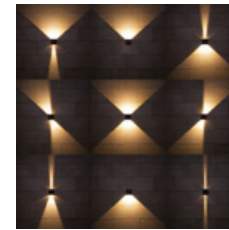

ZEROUNO

Various Luminous Angles
Up & down adjustable various light effect.
brings the diversified light
users can adjust different light effect as desire.