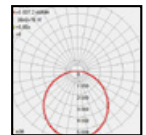

MERCEDES

Model	LED	Power	Rated flux	Material	Diffuser	Color	Kelvin	Units	PVP
B-013110M	OSRAM	16W	1054 LM	Aluminium	PC	■ Anthracite Grey	3000K	8	92.45€