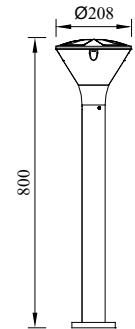

Model	Lampholder	Material	Diffuser	Color	Units	PVP
P-817214-80	E27	Aluminium	PC	■ Urban grey	4	88.59€