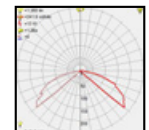

ALEXANDRIA

Model	LED	Power	Rated flux	Material	Diffuser	Color	Kelvin	Units	PVP
P-023280	CREE	13W	268 LM	Aluminium	PC	■ Urban grey	3000K	8	128.31€