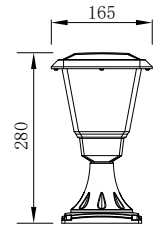

Model	LED	Power	Rated flux	Material	Diffuser	Color	Kelvin	Units	PVP
P-003040S-28	OSRAM	8W	631 LM	Aluminium	PC	■ Urban grey	3000K	8	70.04€