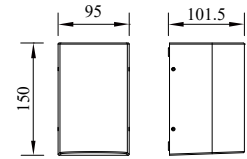

Model	LED	Power	Rated flux	Material	Diffuser	Color	Kelvin	Units	PVP
B-003335	CREE	9W	550 LM	Aluminium	Glass	■ Urban grey	3000K	16	57.78€