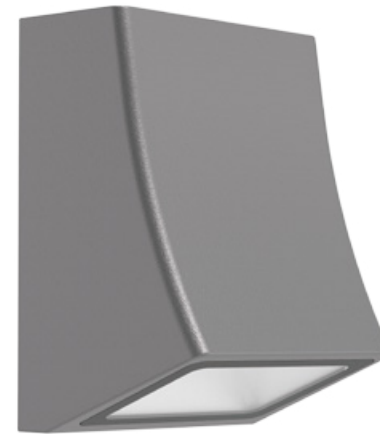

PHARE

Model	LED	Power	Rated flux	Material	Diffuser	Color	Kelvin	Units	PVP
P-123104-60	CREE	6W	450 LM	Aluminium	Glass	■ Urban grey	3000K	4	103.68€

IBERLAMP

GARDEN LIGHT

SLIDE

Model	LED	Power	Rated flux	Material	Diffuser	Color	Kelvin	Units	PVP
B-003337	CREE	9W	533 LM	Aluminium	Glass	■ Anthracite Grey	3000K	18	53.85€