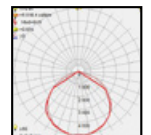

Model	LED	Power	Rated flux	Material	Diffuser	Color	Kelvin	Units	PVP
B-003055	OSRAM	9W	896 LM	Aluminium	Glass	■ Urban grey	3000K	12	58.27€