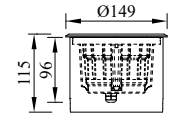

NIZA

Box size

Model	LED	Power	Rated flux	Material	Diffuser	Color	Kelvin	Units	PVP
M-023523+B	CREE	8W	625 LM	Aluminium Stainless steel	Glass	■ Anthracite Grey	3000K	8	120.03€