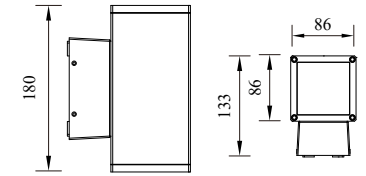

TOWER

Model	LED	Power	Rated flux	Material	Diffuser	Color	Kelvin	Units	PVP
B-803482	CREE	28W	2349 LM	Aluminium	Glass	■ Anthracite Grey	3000K	6	145.79€