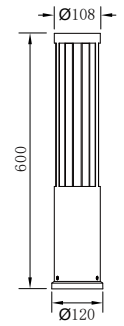

Model	LED	Power	Rated flux	Material	Diffuser	Color	Kelvin	Units	PVP
P-053102-60	CREE	6W	422 LM	Aluminium	Glass	■ Urban grey	3000K	4	101.68€