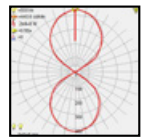

TOWER

Model	LED	Power	Rated flux	Material	Diffuser	Color	Kelvin	Units	PVP
B-103474	CREE	8W	925 LM	Aluminium	Glass	■ Urban grey	3000K	16	70.64€