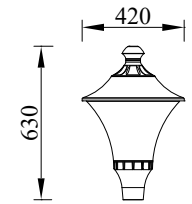

Model	LED	Power	Rated flux	Material	Diffuser	Color	Kelvin	Units	PVP
T-005008-48W	OSRAM	48W	4647 LM	Aluminium	PC	■ Anthracite Grey	3000K	1	495.30€