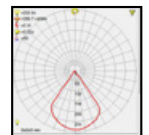

OUTDOOR LIGHTING

IBERLAMP

WALL LIGHT

TOUQUET

Model	LED	Power	Rated flux	Material	Diffuser	Color	Kelvin	Units	PVP
B-003031	CREE	5W	216 LM	Aluminium	Glass	■ Urban grey	3000K	20	35.58€

TOUQUET

Model	LED	Power	Rated flux	Material	Diffuser	Color	Kelvin	Units	PVP
B-003032	CREE	6W	302 LM	Aluminium	Glass	■ Urban grey	3000K	20	45.30€