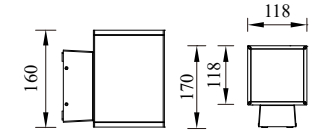

Model	LED	Power	Rated flux	Material	Diffuser	Color	Kelvin	Units	PVP
B-803481	CREE	12W	956 LM	Aluminium	Glass	■ Urban grey	3000K	8	96.42€