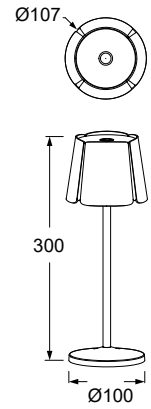

Model	LED	Power	Rated flux	Material	Diffuser	Color	Kelvin	Units	PVP
TD-023008	OSRAM	3W	106 LM	Aluminium	PC	☐ Shining Silver ☒ Shining Golden ☐ Rust	3000K	8	72.52€