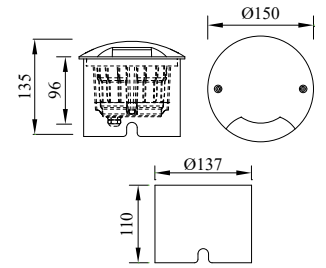

MIJAS

Box size

Model	LED	Power	Rated flux	Material	Diffuser	Color	Kelvin	Units	PVP
M-113526+B	CREE	5W	30 LM	Aluminium	PC	■ Anthracite Grey	3000K	8	80.86€