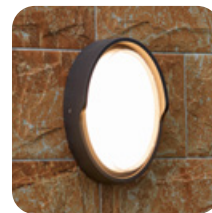

Model	LED	Power	Rated flux	Material	Diffuser	Color	Kelvin	Units	PVP
B-003080	OSRAM	12W	877 LM	Aluminium	PC	■ Urban grey	3000K	10	80.80€