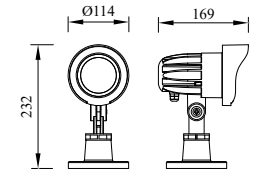

Model	LED	Power	Rated flux	Material	Diffuser	Color	Kelvin	Units	PVP
G-003729	CREE	12W	875 LM	Aluminium	Glass	■ Anthracite Grey	3000K	12	84.73€