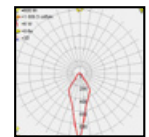

Model	LED	Power	Rated flux	Material	Diffuser	Color	Kelvin	Units	PVP
B-003045	CREE	7W	490 LM	Aluminium	Glass	■ Urban grey	3000K	16	57.78€