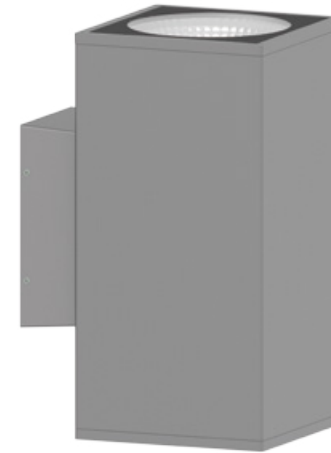

TOWER

Model	LED	Power	Rated flux	Material	Diffuser	Color	Kelvin	Units	PVP
B-803492	CREE	30W	2736 LM	Aluminium	Glass	■ Anthracite Grey	3000K	4	210.48€