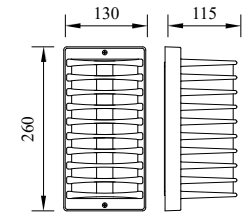

PULL

Model	LED	Power	Rated flux	Material	Diffuser	Color	Kelvin	Units	PVP
B-003087	OSRAM	8W	357 LM	Aluminium	PC	■ Anthracite Grey	3000K	12	67.42€

PULL

Model	LED	Power	Rated flux	Material	Diffuser	Color	Kelvin	Units	PVP
B-003088	OSRAM	8W	311 LM	Aluminium	PC	■ Urban grey	3000K	12	67.49€