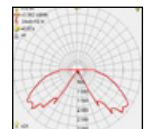

Model	LED	Power	Rated flux	Material	Diffuser	Color	Kelvin	Units	PVP
P-003240-80	OSRAM	12W	811 LM	Aluminium	PC	■ Urban grey	3000K	4	194.70€