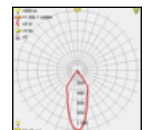

LUGANO

Model	LED	Power	Rated flux	Material	Diffuser	Color	Kelvin	Units	PVP
C-003727	CREE	8W	584 LM	Aluminium	Glass	■ Urban grey	3000K	10	64.79€