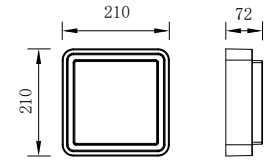

Model	LED	Power	Rated flux	Material	Diffuser	Color	Kelvin	Units	PVP
B-003081	OSRAM	12W	921 LM	Aluminium	PC	■ Anthracite Grey	3000K	10	79.42€