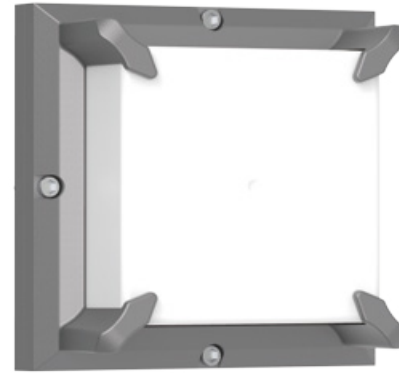

Model	LED	Power	Rated flux	Material	Diffuser	Color	Kelvin	Units	PVP
B-013156	OSRAM	6W	420 LM	Aluminium	PC	■ Urban grey	3000K	20	45.31€