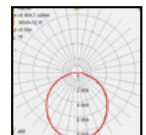

ALHAMBRA

Model	LED	Power	Rated flux	Material	Diffuser	Color	Kelvin	Units	PVP
B-023076	OSRAM	12W	850 LM	Aluminium	PC	■ Anthracite Grey	3000K	10	80.21€