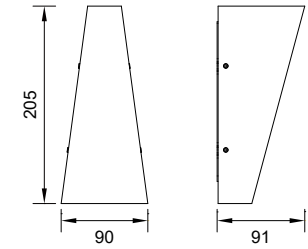

AZTECA

Model	LED	Power	Rated flux	Material	Diffuser	Color	Kelvin	Units	PVP
B-004835	OSRAM	6W	111 LM	Aluminium	Glass	■ Urban grey	3000K	16	63.42€