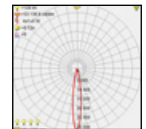

LOOK

C-003753

C-005753

Model	LED	Power	Rated flux	Material	Diffuser	Color	Kelvin	Units	PVP
C-003753	OSRAM	5W	346 LM	Aluminium	Glass	■ Urban grey	3000K	20	42.10€
C-005753	GU10			Aluminium	Glass	■ Urban grey		20	27.20€