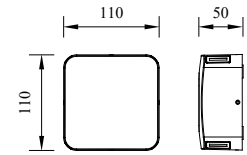

CARDINAL

Model	LED	Power	Rated flux	Material	Diffuser	Color	Kelvin	Units	PVP
B-003034	OSRAM	5W	46 LM	Aluminium	Glass	■ Urban grey	3000K	20	55.03€