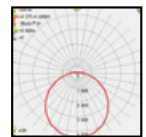

Model	LED	Power	Rated flux	Material	Diffuser	Color	Kelvin	Units	PVP
B-013110	OSRAM	6W	400 LM	Aluminium	PC	■ Urban grey	3000K	28	35.59€