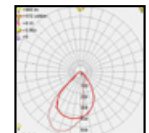

Model	LED	Power	Rated flux	Material	Diffuser	Color	Kelvin	Units	PVP
M-023523+B	CREE	8W	625 LM	Aluminium Stainless steel	Glass	■ Anthracite Grey	3000K	8	120.03€