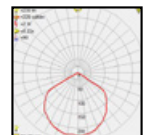

URBAN

Model	LED	Power	Rated flux	Material	Diffuser	Color	Kelvin	Units	PVP
M-003582+B	CREE	2.5W	43 LM	Aluminium	PC	■ Urban grey	3000K	40	29.09€