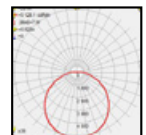

Model	LED	Power	Rated flux	Material	Diffuser	Color	Kelvin	Units	PVP
B-003110	OSRAM	6W	477 LM	Aluminium	PC	■ Urban grey	3000K	28	35.59€