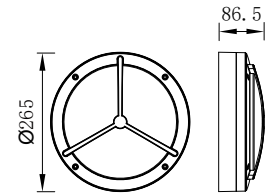

MERCEDES

Model	LED	Power	Rated flux	Material	Diffuser	Color	Kelvin	Units	PVP
B-013110M	OSRAM	16W	1054 LM	Aluminium	PC	■ Anthracite Grey	3000K	8	92.45€