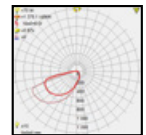

HORIZON

Model	LED	Power	Rated flux	Material	Diffuser	Color	Kelvin	Units	PVP
M-033508+B	OSRAM	5W	150 LM	Aluminium	PC	■ Anthracite Grey	3000K	20	49.76€