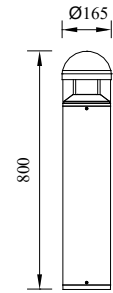

Model	LED	Power	Rated flux	Material	Diffuser	Color	Kelvin	Units	PVP
P-013236RH-80	CREE	8W	398 LM	Aluminium	PC	■ Urban grey	3000K	4	188.19€