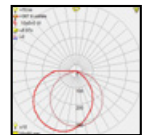

HORIZON

Model	LED	Power	Rated flux	Material	Diffuser	Color	Kelvin	Units	PVP
M-013508+B	OSRAM	5W	71 LM	Aluminium	PC	■ Urban grey	3000K	20	49.76€