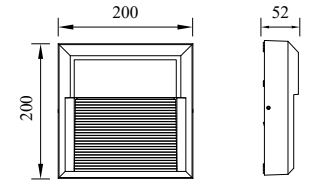

IBERLAMP

WALL RECESSED LIGHT

VALLE

Box size

Model	LED	Power	Rated flux	Material	Diffuser	Color	Kelvin	Units	PVP
Q-013865+B	OSRAM	2.5W	53 LM	Aluminium	PC	■ Urban grey	3000K	40	25.87€

SUNSET

Model	LED	Power	Rated flux	Material	Diffuser	Color	Kelvin	Units	PVP
Q-023381	OSRAM	9W	351 LM	Aluminium	PC	■ Urban grey	3000K	12	76.08€