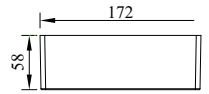

STEP

Box size

Model	LED	Power	Rated flux	Material	Diffuser	Color	Kelvin	Units	PVP
M-003524+B	OSRAM	3.5W	13 LM	Aluminium	Glass	■ Anthracite Grey	3000K	20	49.01€