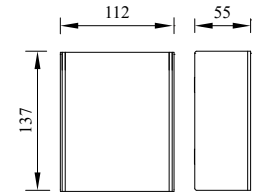

ZEROUNO

Model	LED	Power	Rated flux	Material	Diffuser	Color	Kelvin	Units	PVP
B-003326	OSRAM	9W	831 LM	Aluminium	Glass	■ Urban grey	3000K	20	60.64€