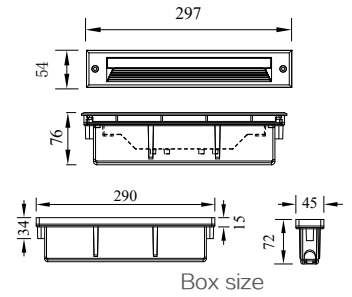

HORIZON

Model	LED	Power	Rated flux	Material	Diffuser	Color	Kelvin	Units	PVP
M-033508+B	OSRAM	5W	150 LM	Aluminium	PC	■ Anthracite Grey	3000K	20	49.76€