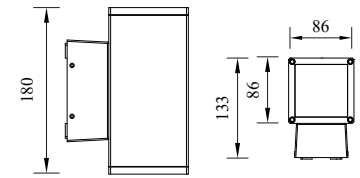

TOWER

Model	LED	Power	Rated flux	Material	Diffuser	Color	Kelvin	Units	PVP
B-803471	CREE	9W	475 LM	Aluminium	Glass	■ Urban grey	3000K	12	70.66€

TOWER

Model	LED	Power	Rated flux	Material	Diffuser	Color	Kelvin	Units	PVP
B-803472	CREE	13W	737 LM	Aluminium	Glass	■ Urban grey	3000K	10	89.96€