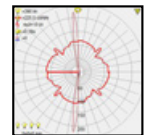

VALLE

Box size

Model	LED	Power	Rated flux	Material	Diffuser	Color	Kelvin	Units	PVP
Q-003868+B	OSRAM	7W	160 LM	Aluminium	PC	■ Anthracite Grey	3000K	20	56.20€

UNDERGROUND LIGHT

MIJAS

Box size

Model	LED	Power	Rated flux	Material	Diffuser	Color	Kelvin	Units	PVP
M-103526+B	CREE	12W	81 LM	Aluminium	PC	■ Anthracite Grey	3000K	8	94.09€