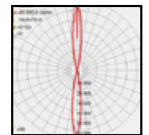

ZEROUNO

Model	LED	Power	Rated flux	Material	Diffuser	Color	Kelvin	Units	PVP
B-003328	OSRAM	17W	1663 LM	Aluminium	Glass	■ Urban grey	3000K	12	80.89€