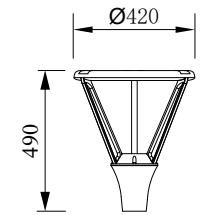

Model	LED	Power	Rated flux	Material	Diffuser	Color	Kelvin	Units	PVP
T-105013-48W	OSRAM	48W	3477 LM	Aluminium	PC	■ Anthracite Grey	3000K	1	419.65€