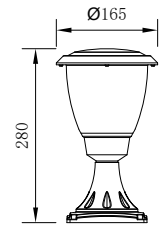

Model	LED	Power	Rated flux	Material	Diffuser	Color	Kelvin	Units	Price
P-003050S-28	OSRAM	8W	664 LM	Aluminium	PC	■ Urban grey	3000K	8	76.38€