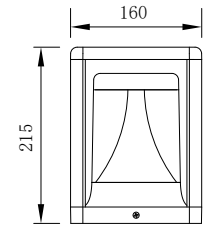

Model	LED	Power	Rated flux	Material	Diffuser	Color	Kelvin	Units	PVP
P-123235	OSRAM	8W	411 LM	Aluminium	PC	■ Anthracite Grey	3000K	8	116.07€