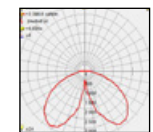

Model	LED	Power	Rated flux	Material	Diffuser	Color	Kelvin	Units	PVP
C-023050S	OSRAM	6W	413 LM	Aluminium	PC	■ Urban grey	3000K	8	70.04€