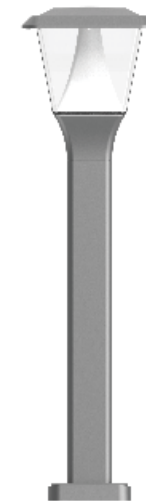

Model	LED	Power	Rated flux	Material	Diffuser	Color	Kelvin	Units	PVP
P-003040S-60	OSRAM	8W	708 LM	Aluminium	PC	■ Urban grey	3000K	4	90.63€