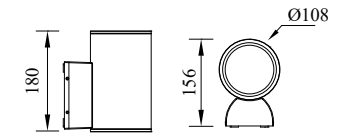

Model	LED	Power	Rated flux	Material	Diffuser	Color	Kelvin	Units	PVP
B-803073	CREE	13W	998 LM	Aluminium	Glass	■ Anthracite Grey	3000K	12	95.61€