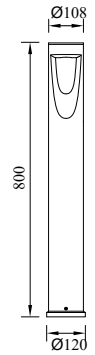

Model	LED	Power	Rated flux	Material	Diffuser	Color	Kelvin	Units	PVP
P-033231-80	CREE	13W	650 LM	Aluminium	Glass	■ Anthracite Grey	3000K	4	137.06€