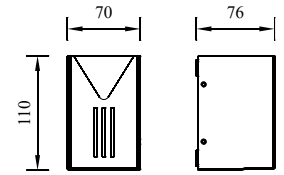

Model	LED	Power	Rated flux	Material	Diffuser	Color	Kelvin	Units	PVP
B-003333	CREE	5W	320 LM	Aluminium	Glass	■ Urban grey	3000K	20	35.29€