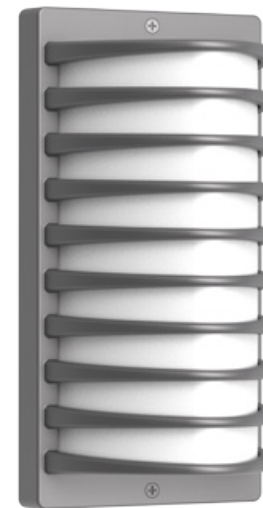

PULL

Model	LED	Power	Rated flux	Material	Diffuser	Color	Kelvin	Units	PVP
B-003087	OSRAM	8W	357 LM	Aluminium	PC	■ Anthracite Grey	3000K	12	67.42€

PULL

Model	LED	Power	Rated flux	Material	Diffuser	Color	Kelvin	Units	PVP
B-003088	OSRAM	8W	311 LM	Aluminium	PC	■ Urban grey	3000K	12	67.49€