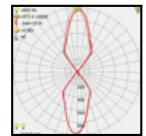

Model	LED	Power	Rated flux	Material	Diffuser	Color	Kelvin	Units	PVP
B-003027	CREE	13W	1050LM	Aluminium	Glass	■ Anthracite Grey	3000K	12	74.61€