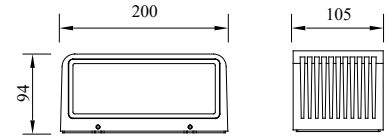

VENUS

Model	LED	Power	Rated flux	Material	Diffuser	Color	Kelvin	Units	PVP
B-003029	OSRAM	17W	1748 LM	Aluminium	Glass	■ Anthracite Grey	3000K	12	87.62€