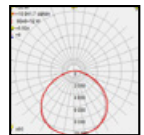

Model	LED	Power	Rated flux	Material	Diffuser	Color	Kelvin	Units	PVP
B-003066	OSRAM	12W	973 LM	Aluminium	PC	■ Urban grey	3000K	10	86.07€