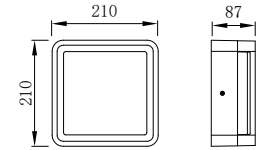

ALHAMBRA

Model	LED	Power	Rated flux	Material	Diffuser	Color	Kelvin	Units	PVP
B-023081	OSRAM	12W	850 LM	Aluminium	PC	■ Anthracite Grey	3000K	10	79.81€