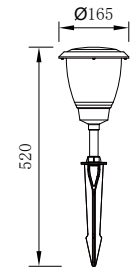

Model	LED	Power	Rated flux	Material	Diffuser	Color	Kelvin	Units	PVP
C-023050S	OSRAM	6W	413 LM	Aluminium	PC	■ Urban grey	3000K	8	70.04€