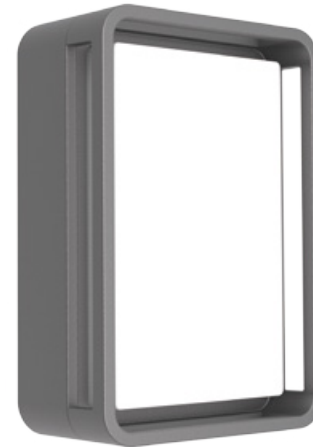

Model	LED	Power	Rated flux	Material	Diffuser	Color	Kelvin	Units	PVP
B-023065	OSRAM	12W	850 LM	Aluminium	PC	■ Anthracite Grey	3000K	10	79.83€