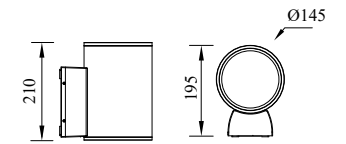

Model	LED	Power	Rated flux	Material	Diffuser	Color	Kelvin	Units	PVP
B-813074	CREE	21W	1653 LM	Aluminium	Glass	■ Anthracite Grey	3000K	6	154.08€