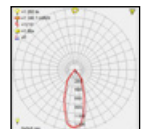

Model	LED	Power	Rated flux	Material	Diffuser	Color	Kelvin	Units	PVP
C-003723	CREE	12W	941 LM	Aluminium	Glass	■ Anthracite Grey	3000K	12	74.64€