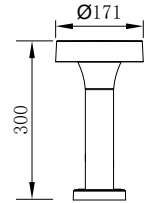

Model	LED	Power	Rated flux	Material	Diffuser	Color	Kelvin	Units	PVP
P-023243-30	OSRAM	12W	585 LM	Aluminium	PC	■ Anthracite Grey	3000K	8	91.10€