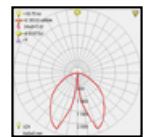

Model	LED	Power	Rated flux	Material	Diffuser	Color	Kelvin	Units	PVP
TD-023008	OSRAM	3W	106 LM	Aluminium	PC	☐ Shining Silver ☒ Shining Golden ☐ Rust	3000K	8	72.52€