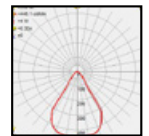

Model	LED	Power	Rated flux	Material	Diffuser	Color	Kelvin	Units	PVP
B-003333	CREE	5W	320 LM	Aluminium	Glass	■ Urban grey	3000K	20	35.29€