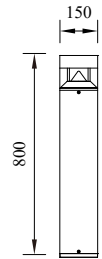

Model	LED	Power	Rated flux	Material	Diffuser	Color	Kelvin	Units	PVP
P-003241-80	CREE	12W	771 LM	Aluminium	PC	■ Urban grey	3000K	4	194.70€