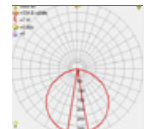

Model	LED	Power	Rated flux	Material	Diffuser	Color	Kelvin	Units	PVP
P-053102-60	CREE	6W	422 LM	Aluminium	Glass	■ Urban grey	3000K	4	101.68€