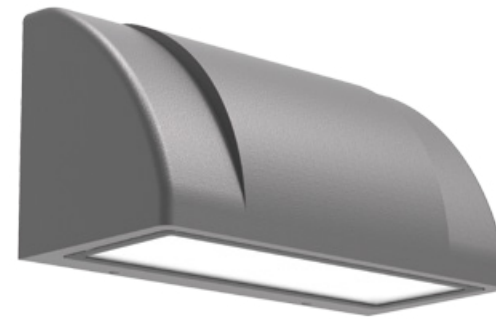

Model	LED	Power	Rated flux	Material	Diffuser	Color	Kelvin	Units	PVP
B-003055	OSRAM	9W	896 LM	Aluminium	Glass	■ Urban grey	3000K	12	58.27€