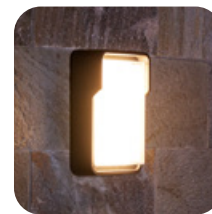

Model	LED	Power	Rated flux	Material	Diffuser	Color	Kelvin	Units	PVP
B-003064	OSRAM	12W	827 LM	Aluminium	PC	■ Anthracite Grey	3000K	10	85.07€