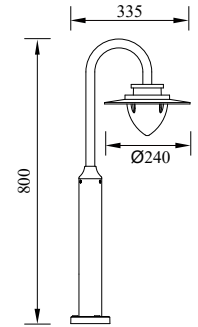

CALAIS

Model	LED	Power	Rated flux	Material	Diffuser	Color	Kelvin	Units	PVP
P-005083	CREE	9W	434 LM	Aluminium	PC	■ Brown	3000K	4	125.09€