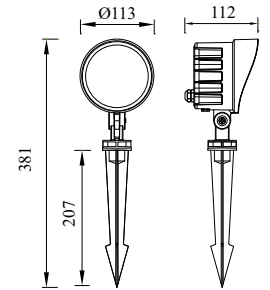

Model	LED	Power	Rated flux	Material	Diffuser	Color	Kelvin	Units	PVP
C-003755S	SEOUL	14W	1353 LM	Aluminium	Glass	Urban grey	3000K	12	80.94€