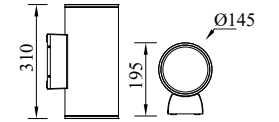

Model	LED	Power	Rated flux	Material	Diffuser	Color	Kelvin	Units	PVP
B-813094	CREE	30W	2191 LM	Aluminium	Glass	■ Urban grey	3000K	4	180.52€