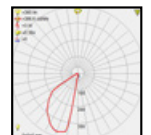

Model	LED	Power	Rated flux	Material	Diffuser	Color	Kelvin	Units	PVP
M-003524+B	OSRAM	3.5W	13 LM	Aluminium	Glass	■ Anthracite Grey	3000K	20	49.01€