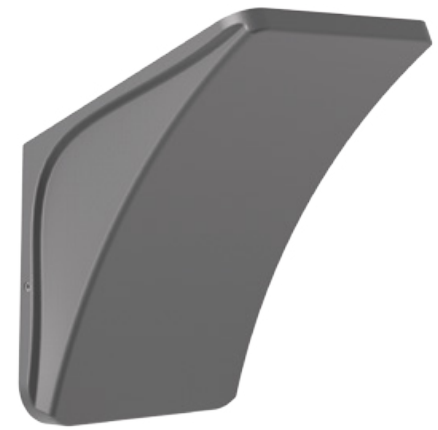

Model	LED	Power	Rated flux	Material	Diffuser	Color	Kelvin	Units	PVP
B-003067	CREE	13W	1033 LM	Aluminium	Glass	■ Urban grey	3000K	12	84.26€