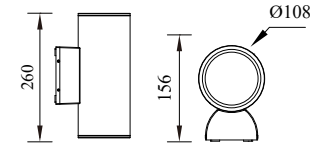

FOX

Model	LED	Power	Rated flux	Material	Diffuser	Color	Kelvin	Units	PVP
B-803073	CREE	13W	998 LM	Aluminium	Glass	■ Anthracite Grey	3000K	12	95.61€

FOX

Model	LED	Power	Rated flux	Material	Diffuser	Color	Kelvin	Units	PVP
B-803093	CREE	28W	1998 LM	Aluminium	Glass	■ Anthracite Grey	3000K	8	146.89€