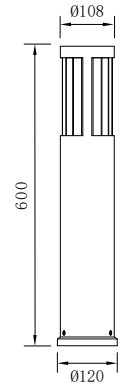

Model	LED	Power	Rated flux	Material	Diffuser	Color	Kelvin	Units	PVP
P-153102-60	CREE	6W	389 LM	Aluminium	Glass	■ Urban grey	3000K	4	101.68€