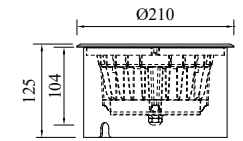

NIZA

Box size

*Opal PC

Model	LED	Power	Rated flux	Material	Diffuser	Color	Kelvin	Units	PVP
M-023523+B	CREE	8W	625 LM	Aluminium Stainless steel	Glass	■ Anthracite Grey	3000K	8	120.03€

NIZA

Box size

Model	LED	Power	Rated flux	Material	Diffuser	Color	Kelvin	Units	PVP
M-013525+B	CREE	17W	1299 LM	Aluminium Stainless steel	Glass	■ Anthracite Grey	3000K	4	160.40€