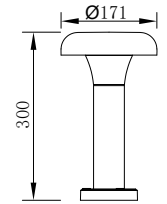

Model	LED	Power	Rated flux	Material	Diffuser	Color	Kelvin	Units	PVP
P-033243-30	OSRAM	12W	585 LM	Aluminium	PC	■ Anthracite Grey	3000K	8	91.10€