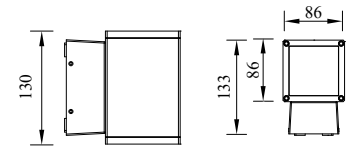

TOWER

Model	LED	Power	Rated flux	Material	Diffuser	Color	Kelvin	Units	PVP
B-803471	CREE	9W	475 LM	Aluminium	Glass	■ Urban grey	3000K	12	70.66€

TOWER

Model	LED	Power	Rated flux	Material	Diffuser	Color	Kelvin	Units	PVP
B-803472	CREE	13W	737 LM	Aluminium	Glass	■ Urban grey	3000K	10	89.96€