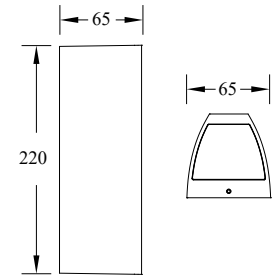

Model	LED	Power	Rated flux	Material	Diffuser	Color	Kelvin	Units	PVP
B-003090L	OSRAM	4.5W	306 LM	Aluminium	Glass & PC	■ Anthracite Grey	3000K	20	49.75€