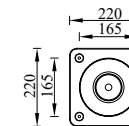

Model	LED	Power	Rated flux	Material	Diffuser	Color	Kelvin	Units	PVP
T-025021-48W	OSRAM	48W	4087 LM	Aluminium	PC	■ Anthracite Grey	3000K	1	1026.96€