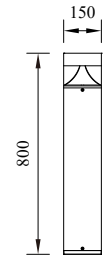

Model	LED	Power	Rated flux	Material	Diffuser	Color	Kelvin	Units	PVP
P-003240-80	OSRAM	12W	811 LM	Aluminium	PC	■ Urban grey	3000K	4	194.70€