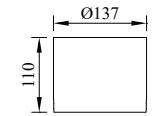

NIZA

Box size

Model	LED	Power	Rated flux	Material	Diffuser	Color	Kelvin	Units	PVP
M-023523+B	CREE	8W	625 LM	Aluminium Stainless steel	Glass	■ Anthracite Grey	3000K	8	120.03€