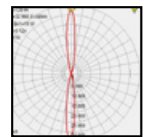

ZEROUNO

Model	LED	Power	Rated flux	Material	Diffuser	Color	Kelvin	Units	PVP
B-003326	OSRAM	9W	831 LM	Aluminium	Glass	■ Urban grey	3000K	20	60.64€