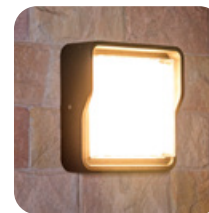

Model	LED	Power	Rated flux	Material	Diffuser	Color	Kelvin	Units	PVP
B-003082	OSRAM	12W	864 LM	Aluminium	PC	■ Anthracite Grey	3000K	10	83.43€