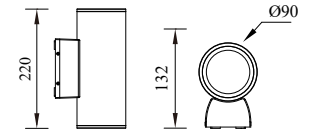

FOX

Model	LED	Power	Rated flux	Material	Diffuser	Color	Kelvin	Units	PVP
B-803072	CREE	9W	595 LM	Aluminium	Glass	■ Urban grey	3000K	12	70.67€

FOX

Model	LED	Power	Rated flux	Material	Diffuser	Color	Kelvin	Units	PVP
B-803092	CREE	13W	1191 LM	Aluminium	Glass	■ Matt Black	3000K	10	109.98€