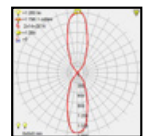

TOWER

Model	LED	Power	Rated flux	Material	Diffuser	Color	Kelvin	Units	PVP
B-803482	CREE	28W	2349 LM	Aluminium	Glass	■ Anthracite Grey	3000K	6	145.79€