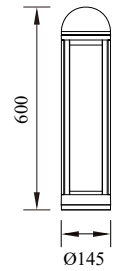

Model	LED	Power	Rated flux	Material	Diffuser	Color	Kelvin	Units	PVP
P-003103RH-60	CREE	9W	359 LM	Aluminium	Glass	■ Anthracite Grey	3000K	4	142.15€