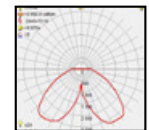

Model	LED	Power	Rated flux	Material	Diffuser	Color	Kelvin	Units	PVP
P-123243-60	OSRAM	13W	752 LM	Aluminium	PC	■ Anthracite Grey	3000K	4	137.46€