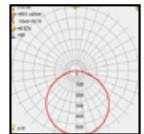

SUNSET

Model	LED	Power	Rated flux	Material	Diffuser	Color	Kelvin	Units	PVP
Q-023381	OSRAM	9W	351 LM	Aluminium	PC	■ Urban grey	3000K	12	76.08€