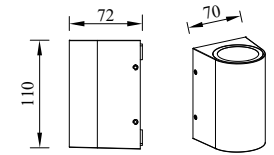

Model	LED	Power	Rated flux	Material	Diffuser	Color	Kelvin	Units	PVP
B-003332	CREE	3.5W	317 LM	Aluminium	Glass	■ Anthracite Grey	3000K	20	39.37€