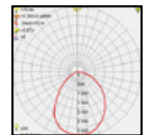

Model	LED	Power	Rated flux	Material	Diffuser	Color	Kelvin	Units	PVP
B-133244	OSRAM	7W	344 LM	Aluminium	PC	■ Anthracite Grey	3000K	12	51.14€