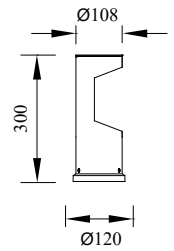

Model	LED	Power	Rated flux	Material	Diffuser	Color	Kelvin	Units	PVP
P-043231-30	CREE	9W	478 LM	Aluminium	Glass	■ Urban grey	3000K	8	87.78€