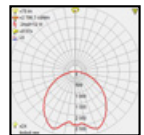

Model	LED	Power	Rated flux	Material	Diffuser	Color	Kelvin	Units	PVP
P-023243-30	OSRAM	12W	585 LM	Aluminium	PC	■ Anthracite Grey	3000K	8	91.10€