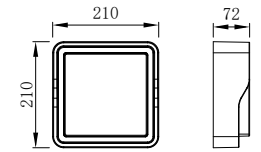

Model	LED	Power	Rated flux	Material	Diffuser	Color	Kelvin	Units	PVP
B-003082	OSRAM	12W	864 LM	Aluminium	PC	■ Anthracite Grey	3000K	10	83.43€