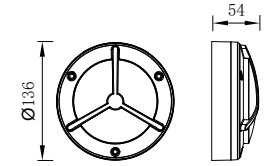

Model	LED	Power	Rated flux	Material	Diffuser	Color	Kelvin	Units	PVP
B-013110	OSRAM	6W	400 LM	Aluminium	PC	■ Urban grey	3000K	28	35.59€