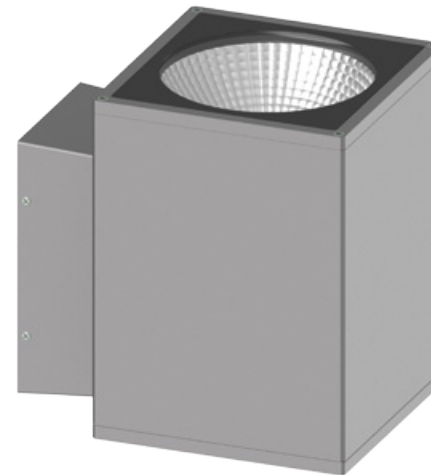

Model	LED	Power	Rated flux	Material	Diffuser	Color	Kelvin	Units	PVP
B-813491	CREE	16W	1542 LM	Aluminium	Glass	■ Anthracite Grey	3000K	4	140,39€