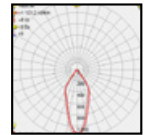

Model	LED	Power	Rated flux	Material	Diffuser	Color	Kelvin	Units	PVP
B-003335	CREE	9W	550 LM	Aluminium	Glass	■ Urban grey	3000K	16	57.78€