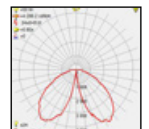

Model	LED	Power	Rated flux	Material	Diffuser	Color	Kelvin	Units	Price
P-003050S-28	OSRAM	8W	664 LM	Aluminium	PC	■ Urban grey	3000K	8	76.38€