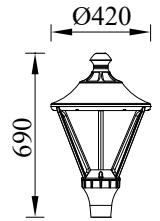

Model	LED	Power	Rated flux	Material	Diffuser	Color	Kelvin	Units	PVP
T-005016-48W	OSRAM	48W	4252 LM	Aluminium	PC	■ Anthracite Grey	3000K	1	531.85€