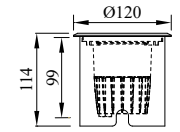

NIZA

Box size

Model	LED	Power	Rated flux	Material	Diffuser	Color	Kelvin	Units	PVP
M-003866+B	CREE	7W	533 LM	Aluminium Stainless steel	Glass	Urban grey	3000K	12	67.42€