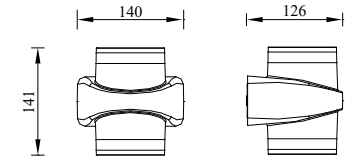

Model	LED	Power	Rated flux	Material	Diffuser	Color	Kelvin	Units	PVP
B-003037	CREE	13W	813 LM	Aluminium	Glass & PC	■ Anthracite Grey	3000K	12	76.18€