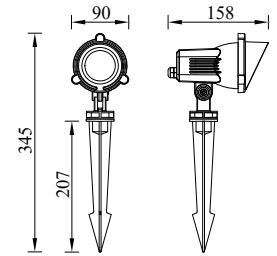

LOOK

C-003753

C-005753

Model	LED	Power	Rated flux	Material	Diffuser	Color	Kelvin	Units	PVP
C-003753	OSRAM	5W	346 LM	Aluminium	Glass	■ Urban grey	3000K	20	42.10€
C-005753	GU10			Aluminium	Glass	■ Urban grey		20	27.20€