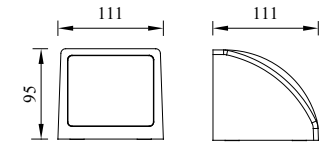

Model	LED	Power	Rated flux	Material	Diffuser	Color	Kelvin	Units	PVP
B-003056	CREE	9W	834 LM	Aluminium	Glass	■ Urban grey	3000K	18	55.02€