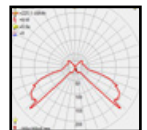

Model	LED	Power	Rated flux	Material	Diffuser	Color	Kelvin	Units	PVP
P-003236RH-80	CREE	8W	544 LM	Aluminium	PC	■ Urban grey	3000K	4	181.73€