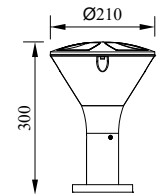

Model	Lampholder	Material	Diffuser	Color	Units	PVP
P-817214-30	E27	Aluminium	PC	■ Urban grey	8	56.35€