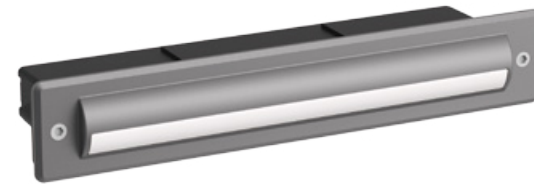

HORIZON

Model	LED	Power	Rated flux	Material	Diffuser	Color	Kelvin	Units	PVP
M-013508+B	OSRAM	5W	71 LM	Aluminium	PC	■ Urban grey	3000K	20	49.76€