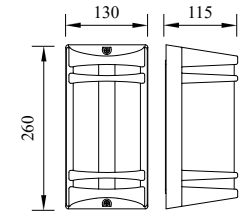

Model	LED	Power	Rated flux	Material	Diffuser	Color	Kelvin	Units	PVP
B-003087	OSRAM	8W	357 LM	Aluminium	PC	■ Anthracite Grey	3000K	12	67.42€