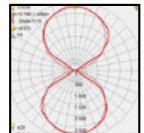

VENUS

Model	LED	Power	Rated flux	Material	Diffuser	Color	Kelvin	Units	PVP
B-003029	OSRAM	17W	1748 LM	Aluminium	Glass	■ Anthracite Grey	3000K	12	87.62€