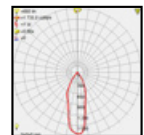

Model	LED	Power	Rated flux	Material	Diffuser	Color	Kelvin	Units	PVP
M-003866+B	CREE	7W	533 LM	Aluminium Stainless steel	Glass	Urban grey	3000K	12	67.42€