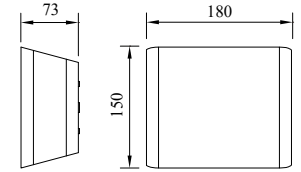

ZEROUNO

Various Luminous Angles
Up & down adjustable various light effect.
brings the diversified light
users can adjust different light effect as desire.