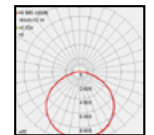

Model	LED	Power	Rated flux	Material	Diffuser	Color	Kelvin	Units	PVP
B-003076	OSRAM	12W	879 LM	Aluminium	PC	■ Anthracite Grey	3000K	10	79.72€