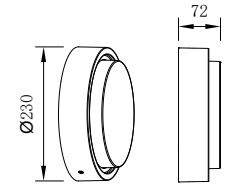

Model	LED	Power	Rated flux	Material	Diffuser	Color	Kelvin	Units	PVP
B-003076	OSRAM	12W	879 LM	Aluminium	PC	■ Anthracite Grey	3000K	10	79.72€