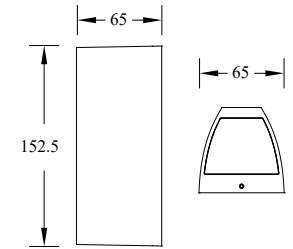

Model	LED	Power	Rated flux	Material	Diffuser	Color	Kelvin	Units	PVP
B-003090	OSRAM	3.5W	267 LM	Aluminium	Glass & PC	■ Urban grey	3000K	20	45.30€