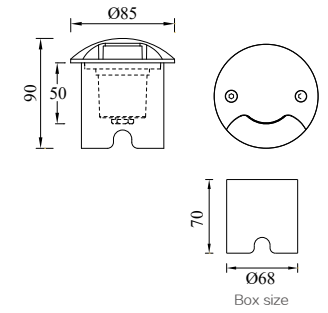

URBAN

Model	LED	Power	Rated flux	Material	Diffuser	Color	Kelvin	Units	PVP
M-003582+B	CREE	2.5W	43 LM	Aluminium	PC	■ Urban grey	3000K	40	29.09€