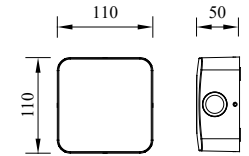

CARDINAL

Model	LED	Power	Rated flux	Material	Diffuser	Color	Kelvin	Units	PVP
B-003033	Lumileds	4.5W	250 LM	Aluminium	Glass	■ Urban grey	3000K	20	45.29€