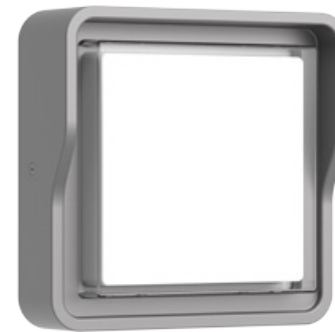

Model	LED	Power	Rated flux	Material	Diffuser	Color	Kelvin	Units	PVP
B-003082	OSRAM	12W	864 LM	Aluminium	PC	■ Anthracite Grey	3000K	10	83.43€