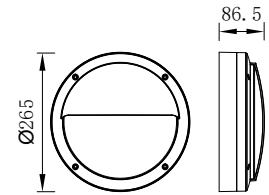

Model	LED	Power	Rated flux	Material	Diffuser	Color	Kelvin	Units	PVP
B-023110M	OSRAM	16W	677 LM	Aluminium	PC	■ Anthracite Grey	3000K	8	92.45€