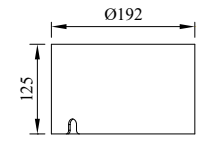

NIZA

Box size

*Opal PC

Model	LED	Power	Rated flux	Material	Diffuser	Color	Kelvin	Units	PVP
M-023523+B	CREE	8W	625 LM	Aluminium Stainless steel	Glass	■ Anthracite Grey	3000K	8	120.03€

NIZA

Box size

Model	LED	Power	Rated flux	Material	Diffuser	Color	Kelvin	Units	PVP
M-013525+B	CREE	17W	1299 LM	Aluminium Stainless steel	Glass	■ Anthracite Grey	3000K	4	160.40€