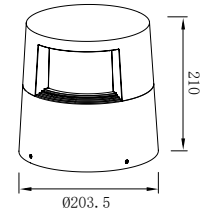

ALEXANDRIA

Model	LED	Power	Rated flux	Material	Diffuser	Color	Kelvin	Units	PVP
P-023279	CREE	13W	254 LM	Aluminium	PC	■ Urban grey	3000K	8	128.31€