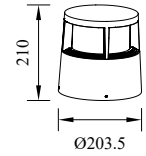

ALEXANDRIA

Model	LED	Power	Rated flux	Material	Diffuser	Color	Kelvin	Units	PVP
P-023281	CREE	13W	560 LM	Aluminium	PC	■ Anthracite Grey	3000K	6	128.31€