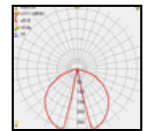

Model	LED	Power	Rated flux	Material	Diffuser	Color	Kelvin	Units	PVP
P-003103RH-60	CREE	9W	359 LM	Aluminium	Glass	■ Anthracite Grey	3000K	4	142.15€