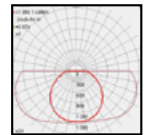

Model	LED	Power	Rated flux	Material	Diffuser	Color	Kelvin	Units	PVP
B-013089	OSRAM	12W	580 LM	Aluminium	PC	■ Urban grey	3000K	12	71.33€