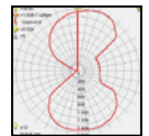

Model	LED	Power	Rated flux	Material	Diffuser	Color	Kelvin	Units	PVP
B-003090	OSRAM	3.5W	267 LM	Aluminium	Glass & PC	■ Urban grey	3000K	20	45.30€