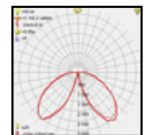

Model	LED	Power	Rated flux	Material	Diffuser	Color	Kelvin	Units	PVP
P-113235	OSRAM	8W	511 LM	Aluminium	PC	■ Anthracite Grey	3000K	12	80.20€