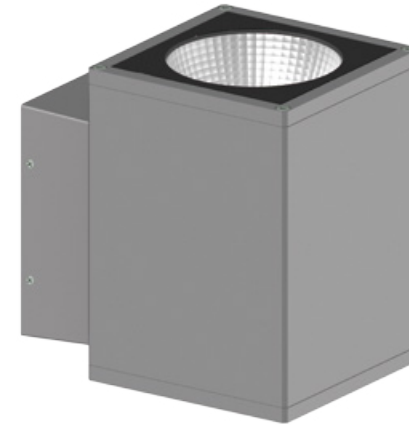

Model	LED	Power	Rated flux	Material	Diffuser	Color	Kelvin	Units	PVP
B-803481	CREE	12W	956 LM	Aluminium	Glass	■ Urban grey	3000K	8	96.42€