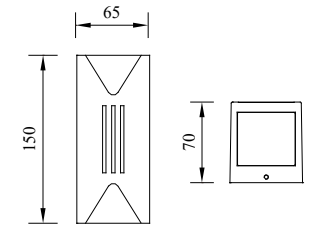

Model	LED	Power	Rated flux	Material	Diffuser	Color	Kelvin	Units	PVP
B-023028	OSRAM	6W	160 LM	Aluminium	Glass	■ Urban grey	3000K	20	44.92€