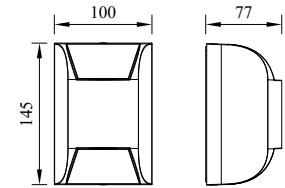

TOUQUET

Model	LED	Power	Rated flux	Material	Diffuser	Color	Kelvin	Units	PVP
B-003032L	CREE	8W	580 LM	Aluminium	Glass	■ Anthracite Grey	3000K	18	63.19€