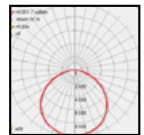

Model	LED	Power	Rated flux	Material	Diffuser	Color	Kelvin	Units	PVP
B-003081	OSRAM	12W	921 LM	Aluminium	PC	■ Anthracite Grey	3000K	10	79.42€