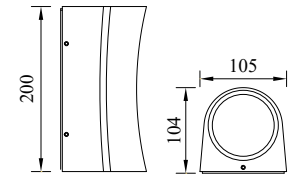

Model	LED	Power	Rated flux	Material	Diffuser	Color	Kelvin	Units	PVP
B-003027	CREE	13W	1050LM	Aluminium	Glass	■ Anthracite Grey	3000K	12	74.61€