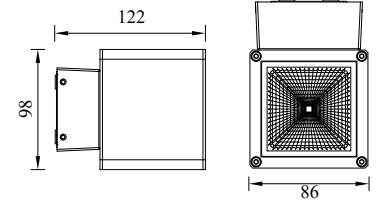

TOWER

Model	LED	Power	Rated flux	Material	Diffuser	Color	Kelvin	Units	PVP
B-103474	CREE	8W	925 LM	Aluminium	Glass	■ Urban grey	3000K	16	70.64€