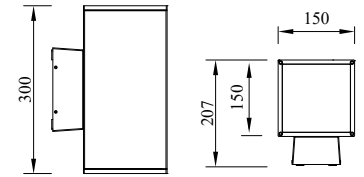

TOWER

Model	LED	Power	Rated flux	Material	Diffuser	Color	Kelvin	Units	PVP
B-803492	CREE	30W	2736 LM	Aluminium	Glass	■ Anthracite Grey	3000K	4	210.48€