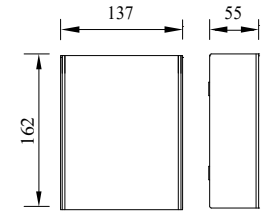

ZEROUNO

Model	LED	Power	Rated flux	Material	Diffuser	Color	Kelvin	Units	PVP
B-003327	OSRAM	11W	995 LM	Aluminium	Glass	■ Anthracite Grey	3000K	16	70.11€