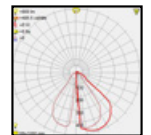

Model	LED	Power	Rated flux	Material	Diffuser	Color	Kelvin	Units	PVP
P-003337-75	CREE	9W	491 LM	Aluminium	Glass	■ Anthracite Grey	3000K	6	118.50€