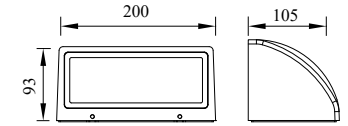

Model	LED	Power	Rated flux	Material	Diffuser	Color	Kelvin	Units	PVP
B-003055	OSRAM	9W	896 LM	Aluminium	Glass	■ Urban grey	3000K	12	58.27€