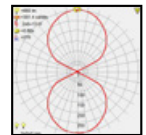

ZEROUNO

Various Luminous Angles
Up & down adjustable various light effect.
brings the diversified light
users can adjust different light effect as desire.

Model	LED	Power	Rated flux	Material	Diffuser	Color	Kelvin	Units	PVP
B-013505	CREE	13W	550 LM	Aluminium	Glass	■ Anthracite Grey	3000K	12	80.06€