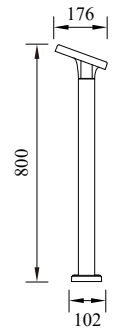

Model	LED	Power	Rated flux	Material	Diffuser	Color	Kelvin	Units	PVP
P-013245-80	Seoul	8W	800 LM	Aluminium	PC	■ Urban grey	3000K	6	104.46€