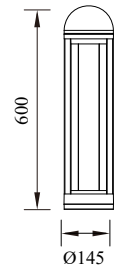

Model	LED	Power	Rated flux	Material	Diffuser	Color	Kelvin	Units	PVP
P-023103RH-60	CREE	9W	483 LM	Aluminium	Glass	■ Urban grey	3000K	4	128.87€