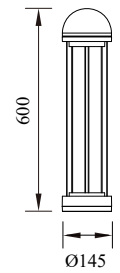

IBERLAMP

LAWN LIGHT

GATE

Model	LED	Power	Rated flux	Material	Diffuser	Color	Kelvin	Units	PVP
P-003103RH-60	CREE	9W	359 LM	Aluminium	Glass	■ Anthracite Grey	3000K	4	142.15€

GATE

Model	LED	Power	Rated flux	Material	Diffuser	Color	Kelvin	Units	PVP
P-013103RH-60	CREE	9W	550 LM	Aluminium	Glass	■ Urban grey	3000K	4	128.87€