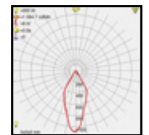

TOWER

Model	LED	Power	Rated flux	Material	Diffuser	Color	Kelvin	Units	PVP
B-803471	CREE	9W	475 LM	Aluminium	Glass	■ Urban grey	3000K	12	70.66€

TOWER

Model	LED	Power	Rated flux	Material	Diffuser	Color	Kelvin	Units	PVP
B-803472	CREE	13W	737 LM	Aluminium	Glass	■ Urban grey	3000K	10	89.96€