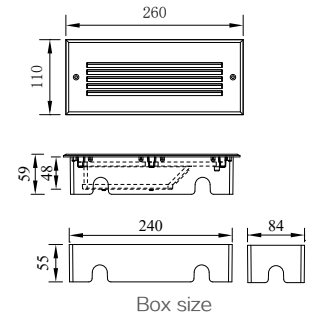

STEP

Box size

Model	LED	Power	Rated flux	Material	Diffuser	Color	Kelvin	Units	PVP
M-003524+B	OSRAM	3.5W	13 LM	Aluminium	Glass	■ Anthracite Grey	3000K	20	49.01€

NERJA

Model	LED	Power	Rated flux	Material	Diffuser	Color	Kelvin	Units	PVP
Q-003867+B	OSRAM	4W	82 LM	Aluminium	Glass	■ Anthracite Grey	3000K	16	69.71€