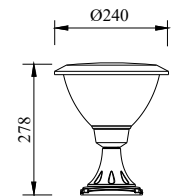

Model	Lampholder	Material	Diffuser	Color	Units	PVP
P-007050	E27	Aluminium	PC	■ Urban grey	8	56.29€