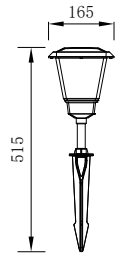

Model	LED	Power	Rated flux	Material	Diffuser	Color	Kelvin	Units	Price
C-023040S	OSRAM	6W	560 LM	Aluminium	PC	■ Urban grey	3000K	8	69.98€