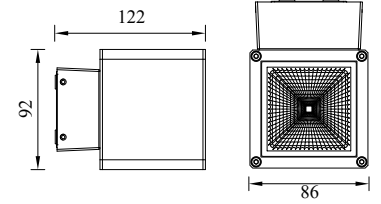

TOWER

Model	LED	Power	Rated flux	Material	Diffuser	Color	Kelvin	Units	PVP
B-113474	CREE	7W	595 LM	Aluminium	Glass	■ Urban grey	3000K	16	57.76€