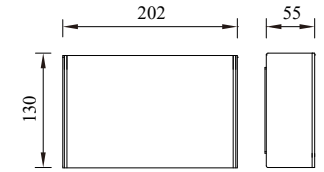

ZEROUNO

Model	LED	Power	Rated flux	Material	Diffuser	Color	Kelvin	Units	PVP
B-003328	OSRAM	17W	1663 LM	Aluminium	Glass	■ Urban grey	3000K	12	80.89€