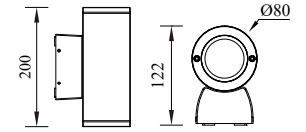

Model	LED	Power	Rated flux	Material	Diffuser	Color	Kelvin	Units	PVP
B-003044	CREE	8W	682 LM	Aluminium	Glass	■ Urban grey	3000K	12	77.07€