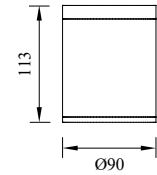

Model	LED	Power	Rated flux	Material	Diffuser	Color	Kelvin	Units	PVP
B-033072	CREE	6W	792 LM	Aluminium	Glass	■ Anthracite Grey	3000K	20	61.03€