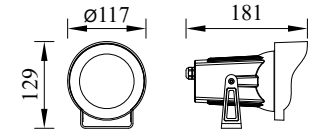

Model	LED	Power	Rated flux	Material	Diffuser	Color	Kelvin	Units	PVP
G-013363	OSRAM	7W	558 LM	Aluminium	Glass	■ Anthracite Grey	3000K	16	57.79€