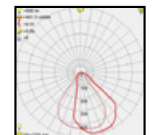

PHARE

Model	LED	Power	Rated flux	Material	Diffuser	Color	Kelvin	Units	PVP
P-123104-60	CREE	6W	450 LM	Aluminium	Glass	■ Urban grey	3000K	4	103.68€

IBERLAMP

GARDEN LIGHT

SLIDE

Model	LED	Power	Rated flux	Material	Diffuser	Color	Kelvin	Units	PVP
B-003337	CREE	9W	533 LM	Aluminium	Glass	■ Anthracite Grey	3000K	18	53.85€