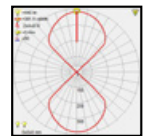

TOUQUET

Model	LED	Power	Rated flux	Material	Diffuser	Color	Kelvin	Units	PVP
B-003032L	CREE	8W	580 LM	Aluminium	Glass	■ Anthracite Grey	3000K	18	63.19€