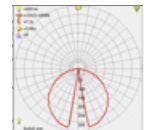

Model	LED	Power	Rated flux	Material	Diffuser	Color	Kelvin	Units	PVP
P-053102-30	CREE	6W	422 LM	Aluminium	Glass	■ Urban grey	3000K	8	78.68€