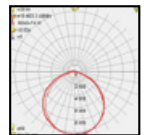

Model	LED	Power	Rated flux	Material	Diffuser	Color	Kelvin	Units	PVP
B-003079	OSRAM	12W	878 LM	Aluminium	PC	■ Urban grey	3000K	10	80.82€