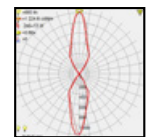

TOWER

Model	LED	Power	Rated flux	Material	Diffuser	Color	Kelvin	Units	PVP
B-803471	CREE	9W	475 LM	Aluminium	Glass	■ Urban grey	3000K	12	70.66€

TOWER

Model	LED	Power	Rated flux	Material	Diffuser	Color	Kelvin	Units	PVP
B-803472	CREE	13W	737 LM	Aluminium	Glass	■ Urban grey	3000K	10	89.96€