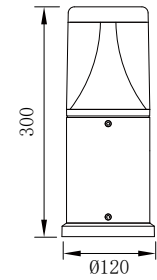

Model	LED	Power	Rated flux	Material	Diffuser	Color	Kelvin	Units	PVP
P-103235-30	OSRAM	8W	533 LM	Aluminium	PC	■ Anthracite Grey	3000K	8	115,21€