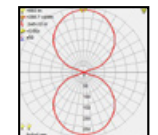

ZEROUNO

Model	LED	Power	Rated flux	Material	Diffuser	Color	Kelvin	Units	PVP
B-003098	CREE	13W	663 LM	Aluminium	Glass	■ Anthracite Grey	3000K	16	67.38€