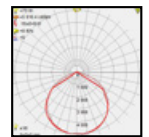

Model	LED	Power	Rated flux	Material	Diffuser	Color	Kelvin	Units	PVP
B-003054	OSRAM	9W	896 LM	Aluminium	Glass	■ Anthracite Grey	3000K	12	67.94€