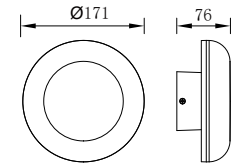

Model	LED	Power	Rated flux	Material	Diffuser	Color	Kelvin	Units	PVP
B-133243	OSRAM	7W	344 LM	Aluminium	PC	■ Anthracite Grey	3000K	12	57.93€