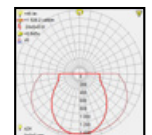

Model	LED	Power	Rated flux	Material	Diffuser	Color	Kelvin	Units	PVP
B-003088	OSRAM	8W	311 LM	Aluminium	PC	■ Urban grey	3000K	12	67.49€