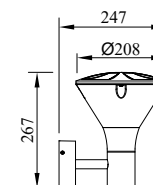

Model	Lampholder	Material	Diffuser	Color	Units	PVP
B-807214W	E27	Aluminium	PC	■ Urban grey	4	68.88€