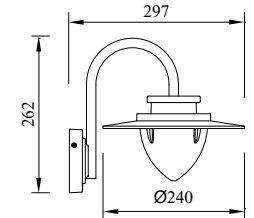

Model	LED	Power	Rated flux	Material	Diffuser	Color	Kelvin	Units	PVP
B-005083	CREE	9W	480 LM	Aluminium	PC	■ Brown	3000K	8	91.19€