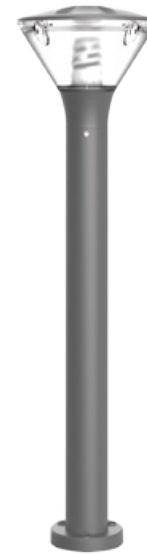

LAGOS

Model	Lampholder	Material	Diffuser	Color	Units	PVP
P-817214-30	 E27	Aluminium	PC	■ Urban grey	8	56.35€

LAGOS

Model	Lampholder	Material	Diffuser	Color	Units	PVP
P-817214-80	 E27	Aluminium	PC	■ Urban grey	4	88.59€