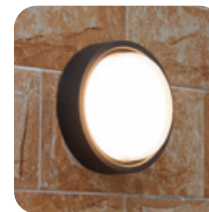

Model	LED	Power	Rated flux	Material	Diffuser	Color	Kelvin	Units	PVP
B-003076	OSRAM	12W	879 LM	Aluminium	PC	■ Anthracite Grey	3000K	10	79.72€