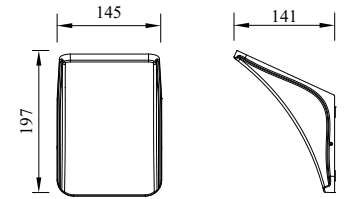

Model	LED	Power	Rated flux	Material	Diffuser	Color	Kelvin	Units	PVP
B-003067	CREE	13W	1033 LM	Aluminium	Glass	■ Urban grey	3000K	12	84.26€