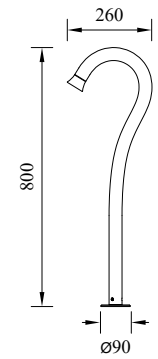

Model	LED	Power	Rated flux	Material	Diffuser	Color	Kelvin	Units	PVP
P-003246-80	CREE	6W	244 LM	Aluminium	PC	■ Urban grey	3000K	8	91.54€