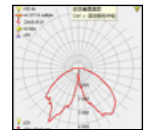

Model	LED	Power	Rated flux	Material	Diffuser	Color	Kelvin	Units	Price
B-003050S	OSRAM	8W	621 LM	Aluminium	PC	■ Urban grey	3000K	12	76.48€