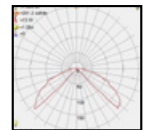

ALEXANDRIA

Model	LED	Power	Rated flux	Material	Diffuser	Color	Kelvin	Units	PVP
P-023279	CREE	13W	254 LM	Aluminium	PC	■ Urban grey	3000K	8	128.31€