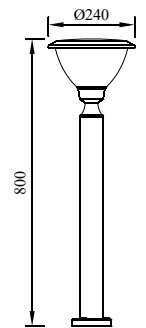

Model	Lampholder	Material	Diffuser	Color	Units	PVP
P-007050-80	E27	Aluminium	PC	■ Urban grey	4	93.85€