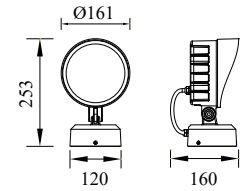

Model	LED	Power	Rated flux	Material	Diffuser	Color	Kelvin	Units	PVP
G-003755L	SEOUL	24W	2234 LM	Aluminium	Glass	■ Urban grey	3000K	8	116.80€