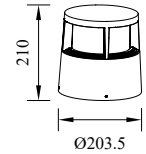

ALEXANDRIA

Model	LED	Power	Rated flux	Material	Diffuser	Color	Kelvin	Units	PVP
P-023280	CREE	13W	268 LM	Aluminium	PC	■ Urban grey	3000K	8	128.31€