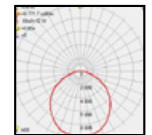

Model	LED	Power	Rated flux	Material	Diffuser	Color	Kelvin	Units	PVP
B-003077	OSRAM	12W	824 LM	Aluminium	PC	■ Urban grey	3000K	10	80.86€