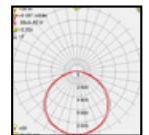

Model	LED	Power	Rated flux	Material	Diffuser	Color	Kelvin	Units	PVP
B-003065	OSRAM	12W	921 LM	Aluminium	PC	■ Anthracite Grey	3000K	10	79.37€