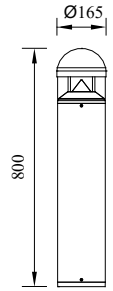

Model	LED	Power	Rated flux	Material	Diffuser	Color	Kelvin	Units	PVP
P-003236RH-80	CREE	8W	544 LM	Aluminium	PC	■ Urban grey	3000K	4	181.73€