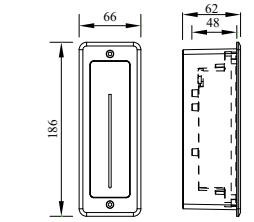

STEP

Model	LED	Power	Rated flux	Material	Diffuser	Color	Kelvin	Units	PVP
M-003524+B	OSRAM	3.5W	13 LM	Aluminium	Glass	■ Anthracite Grey	3000K	20	49.01€