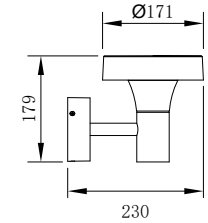

Model	LED	Power	Rated flux	Material	Diffuser	Color	Kelvin	Units	PVP
B-023243	OSRAM	12W	488 LM	Aluminium	PC	■ Anthracite Grey	3000K	8	86.47€