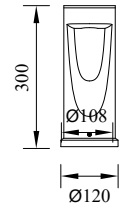

Model	LED	Power	Rated flux	Material	Diffuser	Color	Kelvin	Units	PVP
P-033231-30	CREE	13W	650 LM	Aluminium	Glass	■ Urban grey	3000K	8	89.51€