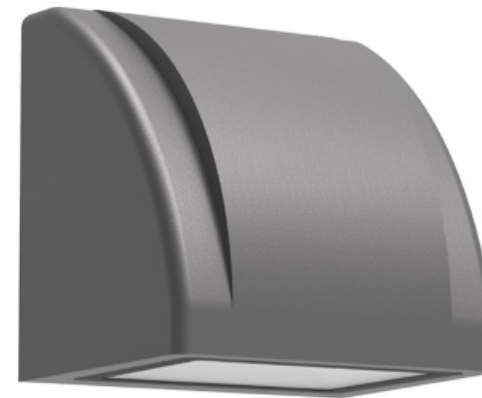

Model	LED	Power	Rated flux	Material	Diffuser	Color	Kelvin	Units	PVP
B-003056	CREE	9W	834 LM	Aluminium	Glass	■ Urban grey	3000K	18	55.02€