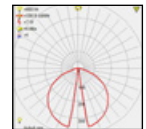

Model	LED	Power	Rated flux	Material	Diffuser	Color	Kelvin	Units	PVP
P-123104-60	CREE	6W	450 LM	Aluminium	Glass	■ Urban grey	3000K	4	103.68€