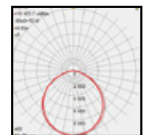

Model	LED	Power	Rated flux	Material	Diffuser	Color	Kelvin	Units	PVP
B-003080	OSRAM	12W	877 LM	Aluminium	PC	■ Urban grey	3000K	10	80.80€