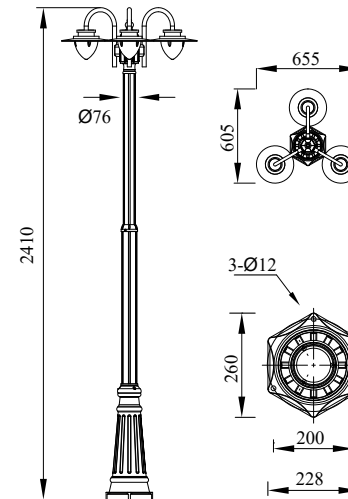

CALAIS

Model	LED	Power	Rated flux	Material	Diffuser	Color	Kelvin	Units	PVP
T-005083-3	CREE	8Wx3	1037 LM	Aluminium	PC	■ Brown	3000K	1	439.72€