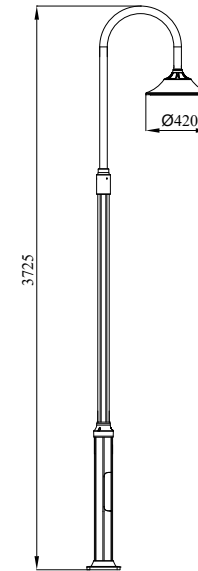

KON

H3-300

Model	LED	Power	Rated flux	Material	Diffuser	Color	Kelvin	Units	PVP
T-025021-48W	OSRAM	48W	4087 LM	Aluminium	PC	■ Anthracite Grey	3000K	1	1026.96€