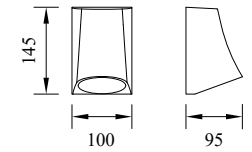

Model	LED	Power	Rated flux	Material	Diffuser	Color	Kelvin	Units	PVP
B-003338	CREE	9W	580 LM	Aluminium	Glass	■ Anthracite Grey	3000K	18	53.85€