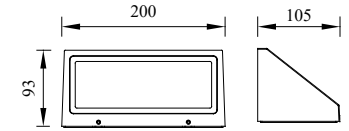

Model	LED	Power	Rated flux	Material	Diffuser	Color	Kelvin	Units	PVP
B-003054	OSRAM	9W	896 LM	Aluminium	Glass	■ Anthracite Grey	3000K	12	67.94€