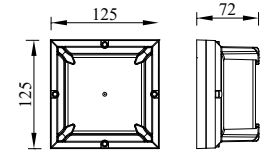

Model	LED	Power	Rated flux	Material	Diffuser	Color	Kelvin	Units	PVP
B-013156	OSRAM	6W	420 LM	Aluminium	PC	■ Urban grey	3000K	20	45.31€