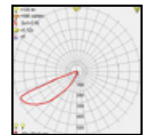

Model	LED	Power	Rated flux	Material	Diffuser	Color	Kelvin	Units	PVP
Q-013865+B	OSRAM	2.5W	53 LM	Aluminium	PC	■ Urban grey	3000K	40	25.87€