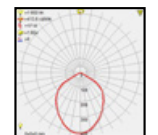

NIZA

Box size

*Opal PC

Model	LED	Power	Rated flux	Material	Diffuser	Color	Kelvin	Units	PVP
M-023523+B	CREE	8W	625 LM	Aluminium Stainless steel	Glass	■ Anthracite Grey	3000K	8	120.03€

NIZA

Box size

Model	LED	Power	Rated flux	Material	Diffuser	Color	Kelvin	Units	PVP
M-013525+B	CREE	17W	1299 LM	Aluminium Stainless steel	Glass	■ Anthracite Grey	3000K	4	160.40€