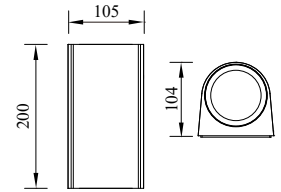

Model	LED	Power	Rated flux	Material	Diffuser	Color	Kelvin	Units	PVP
B-003097	CREE	13W	1118 LM	Aluminium	Glass	■ Anthracite Grey	3000K	12	77.98€