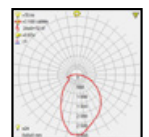

Model	LED	Power	Rated flux	Material	Diffuser	Color	Kelvin	Units	PVP
B-023243	OSRAM	12W	488 LM	Aluminium	PC	■ Anthracite Grey	3000K	8	86.47€