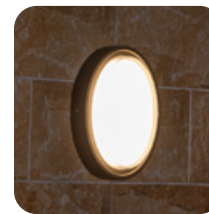

Model	LED	Power	Rated flux	Material	Diffuser	Color	Kelvin	Units	PVP
B-003078	OSRAM	12W	934 LM	Aluminium	PC	■ Urban grey	3000K	10	80.82€