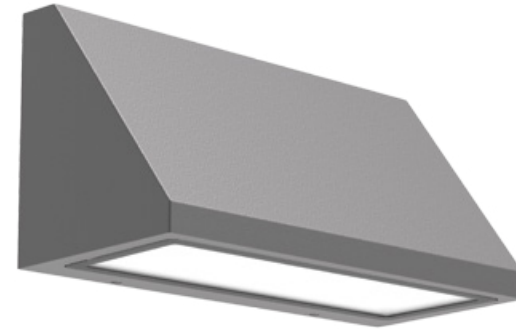

Model	LED	Power	Rated flux	Material	Diffuser	Color	Kelvin	Units	PVP
B-003054	OSRAM	9W	896 LM	Aluminium	Glass	■ Anthracite Grey	3000K	12	67.94€