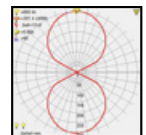

ZEROUNO

Various Luminous Angles
Up & down adjustable various light effect.
brings the diversified light
users can adjust different light effect as desire.

Model	LED	Power	Rated flux	Material	Diffuser	Color	Kelvin	Units	PVP
B-003505	CREE	13W	590 LM	Aluminium	Glass	■ Urban grey	3000K	12	80.06€