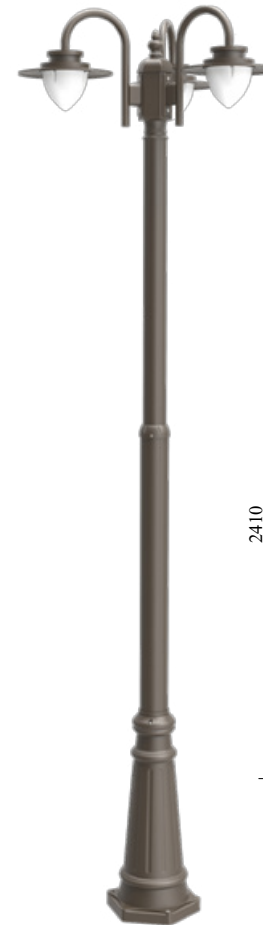

CALAIS

Model	LED	Power	Rated flux	Material	Diffuser	Color	Kelvin	Units	PVP
T-005083-3	CREE	8Wx3	1037 LM	Aluminium	PC	■ Brown	3000K	1	439.72€