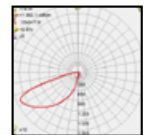

Model	LED	Power	Rated flux	Material	Diffuser	Color	Kelvin	Units	PVP
Q-003868+B	OSRAM	7W	160 LM	Aluminium	PC	■ Anthracite Grey	3000K	20	56.20€