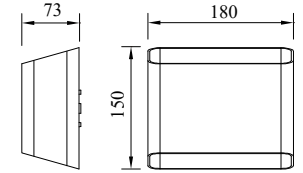

ZEROUNO

Various Luminous Angles
Up & down adjustable various light effect.
brings the diversified light
users can adjust different light effect as desire.