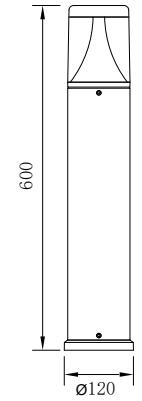

Model	LED	Power	Rated flux	Material	Diffuser	Color	Kelvin	Units	PVP
P-103235-60	OSRAM	8W	533 LM	Aluminium	PC	■ Anthracite Grey	3000K	4	139.65€