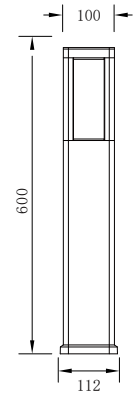

PHARE

Model	LED	Power	Rated flux	Material	Diffuser	Color	Kelvin	Units	PVP
P-123104-60	CREE	6W	450 LM	Aluminium	Glass	■ Urban grey	3000K	4	103.68€

IBERLAMP

GARDEN LIGHT

SLIDE

Model	LED	Power	Rated flux	Material	Diffuser	Color	Kelvin	Units	PVP
B-003337	CREE	9W	533 LM	Aluminium	Glass	■ Anthracite Grey	3000K	18	53.85€