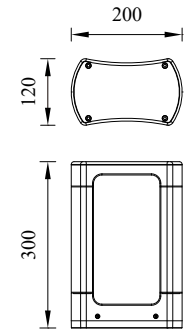

Model	LED	Power	Rated flux	Material	Diffuser	Color	Kelvin	Units	PVP
P-003121-30	CREE	9W	359 LM	Aluminium	Glass	■ Urban grey	3000K	6	121.95€