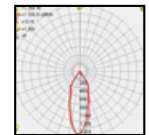

Model	LED	Power	Rated flux	Material	Diffuser	Color	Kelvin	Units	PVP
B-803073	CREE	13W	998 LM	Aluminium	Glass	■ Anthracite Grey	3000K	12	95.61€