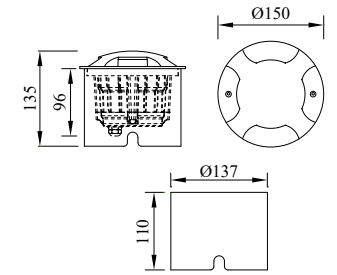

VALLE

Box size

Model	LED	Power	Rated flux	Material	Diffuser	Color	Kelvin	Units	PVP
Q-003868+B	OSRAM	7W	160 LM	Aluminium	PC	■ Anthracite Grey	3000K	20	56.20€

UNDERGROUND LIGHT

MIJAS

Box size

Model	LED	Power	Rated flux	Material	Diffuser	Color	Kelvin	Units	PVP
M-103526+B	CREE	12W	81 LM	Aluminium	PC	■ Anthracite Grey	3000K	8	94.09€