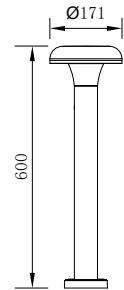

Model	LED	Power	Rated flux	Material	Diffuser	Color	Kelvin	Units	PVP
P-033243-60	OSRAM	12W	585 LM	Aluminium	PC	■ Anthracite Grey	3000K	4	116.53€