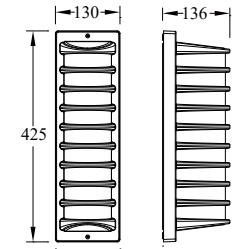

Model	LED	Power	Rated flux	Material	Diffuser	Color	Kelvin	Units	PVP
B-003088L	OSRAM	16W	617 LM	Aluminium	PC	■ Urban grey	3000K	8	84.46€