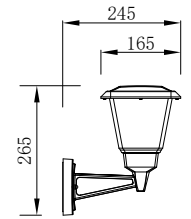

Model	LED	Power	Rated flux	Material	Diffuser	Color	Kelvin	Units	PVP
B-003040S	OSRAM	8W	681 LM	Aluminium	PC	■ Urban grey	3000K	12	70.13€