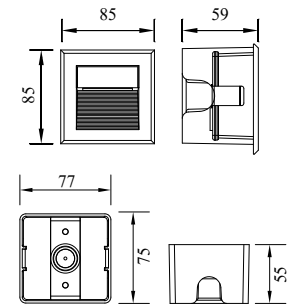

VALLE

Box size

Model	LED	Power	Rated flux	Material	Diffuser	Color	Kelvin	Units	PVP
Q-013865+B	OSRAM	2.5W	53 LM	Aluminium	PC	■ Urban grey	3000K	40	25.87€