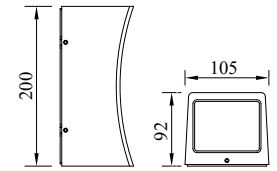

Model	LED	Power	Rated flux	Material	Diffuser	Color	Kelvin	Units	PVP
B-013026	CREE	13W	989 LM	Aluminium	Glass	■ Anthracite Grey	3000K	12	74.61€