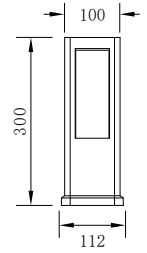

Model	LED	Power	Rated flux	Material	Diffuser	Color	Kelvin	Units	PVP
P-113104-30	CREE	6W	450 LM	Aluminium	Glass	■ Urban grey	3000K	8	84.31€