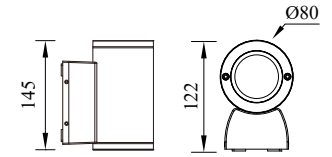

Model	LED	Power	Rated flux	Material	Diffuser	Color	Kelvin	Units	PVP
B-003045	CREE	7W	490 LM	Aluminium	Glass	■ Urban grey	3000K	16	57.78€