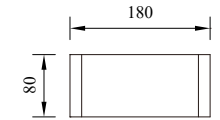

ZEROUNO

Model	LED	Power	Rated flux	Material	Diffuser	Color	Kelvin	Units	PVP
B-003098	CREE	13W	663 LM	Aluminium	Glass	■ Anthracite Grey	3000K	16	67.38€