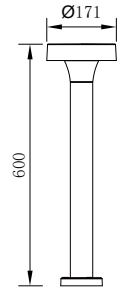

Model	LED	Power	Rated flux	Material	Diffuser	Color	Kelvin	Units	PVP
P-023243-60	OSRAM	12W	585 LM	Aluminium	PC	■ Anthracite Grey	3000K	4	116.53€