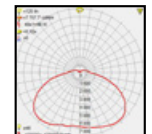

Model	LED	Power	Rated flux	Material	Diffuser	Color	Kelvin	Units	PVP
T-005008-48W	OSRAM	48W	4647 LM	Aluminium	PC	■ Anthracite Grey	3000K	1	495.30€