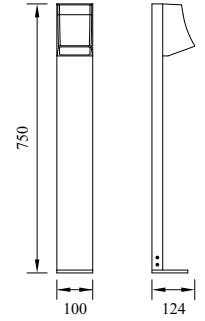

Model	LED	Power	Rated flux	Material	Diffuser	Color	Kelvin	Units	PVP
P-003338-75	CREE	9W	491 LM	Aluminium	Glass	■ Anthracite Grey	3000K	6	118.50€