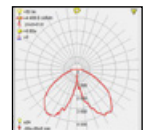

Model	LED	Power	Rated flux	Material	Diffuser	Color	Kelvin	Units	Price
P-003050S-60	OSRAM	8W	657 LM	Aluminium	PC	■ Urban grey	3000K	4	97.10€