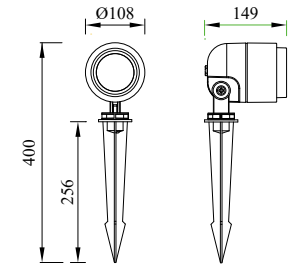

Model	LED	Power	Rated flux	Material	Diffuser	Color	Kelvin	Units	PVP
C-003723	CREE	12W	941 LM	Aluminium	Glass	■ Anthracite Grey	3000K	12	74.64€