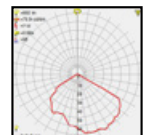

Model	LED	Power	Rated flux	Material	Diffuser	Color	Kelvin	Units	PVP
M-113526+B	CREE	5W	30 LM	Aluminium	PC	■ Anthracite Grey	3000K	8	80.86€