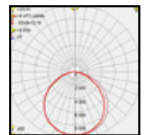

Model	LED	Power	Rated flux	Material	Diffuser	Color	Kelvin	Units	PVP
B-003064	OSRAM	12W	827 LM	Aluminium	PC	■ Anthracite Grey	3000K	10	85.07€