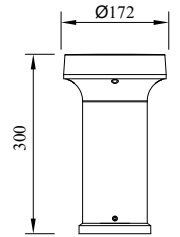

Model	LED	Power	Rated flux	Material	Diffuser	Color	Kelvin	Units	PVP
P-123243-30	OSRAM	13W	752 LM	Aluminium	PC	■ Urban grey	3000K	8	89.74€