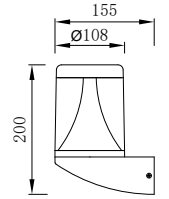

Model	LED	Power	Rated flux	Material	Diffuser	Color	Kelvin	Units	PVP
B-103235	OSRAM	8W	448 LM	Aluminium	PC	■ Anthracite Grey	3000K	12	95.76€