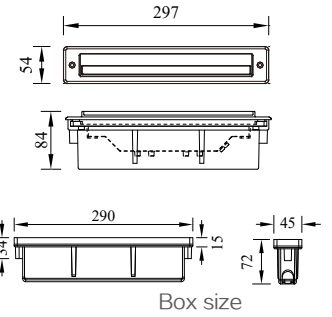

HORIZON

Model	LED	Power	Rated flux	Material	Diffuser	Color	Kelvin	Units	PVP
M-013508+B	OSRAM	5W	71 LM	Aluminium	PC	■ Urban grey	3000K	20	49.76€