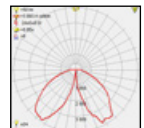

Model	LED	Power	Rated flux	Material	Diffuser	Color	Kelvin	Units	PVP
P-003040S-28	OSRAM	8W	631 LM	Aluminium	PC	■ Urban grey	3000K	8	70.04€