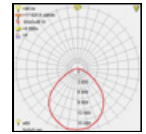

Model	LED	Power	Rated flux	Material	Diffuser	Color	Kelvin	Units	PVP
T-025021-48W	OSRAM	48W	4087 LM	Aluminium	PC	■ Anthracite Grey	3000K	1	1026.96€