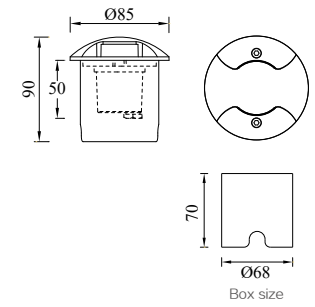

URBAN

Model	LED	Power	Rated flux	Material	Diffuser	Color	Kelvin	Units	PVP
M-013582+B	OSRAM	3W	72 LM	Aluminium	PC	■ Urban grey	3000K	40	29.05€