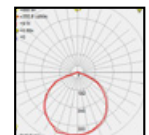

Model	LED	Power	Rated flux	Material	Diffuser	Color	Kelvin	Units	PVP
B-003056	CREE	9W	834 LM	Aluminium	Glass	■ Urban grey	3000K	18	55.02€