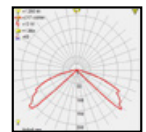

ALEXANDRIA

Model	LED	Power	Rated flux	Material	Diffuser	Color	Kelvin	Units	PVP
P-023281	CREE	13W	560 LM	Aluminium	PC	■ Anthracite Grey	3000K	6	128.31€