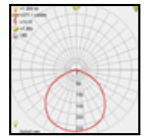

Model	LED	Power	Rated flux	Material	Diffuser	Color	Kelvin	Units	PVP
B-003067	CREE	13W	1033 LM	Aluminium	Glass	■ Urban grey	3000K	12	84.26€