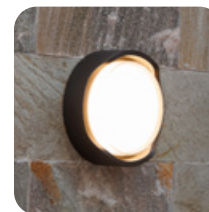

Model	LED	Power	Rated flux	Material	Diffuser	Color	Kelvin	Units	PVP
B-003077	OSRAM	12W	824 LM	Aluminium	PC	■ Urban grey	3000K	10	80.86€