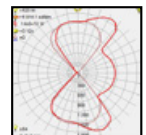

Model	LED	Power	Rated flux	Material	Diffuser	Color	Kelvin	Units	PVP
B-003090XL	CREE OSRAM	13W	1041 LM	Aluminium	Glass & PC	■ Anthracite Grey	3000K	10	87.15€