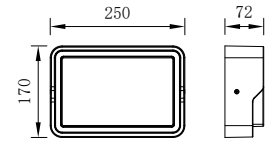

Model	LED	Power	Rated flux	Material	Diffuser	Color	Kelvin	Units	PVP
B-003066	OSRAM	12W	973 LM	Aluminium	PC	■ Urban grey	3000K	10	86.07€