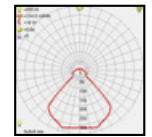

Model	LED	Power	Rated flux	Material	Diffuser	Color	Kelvin	Units	PVP
B-003035	CREE	9W	602 LM	Aluminium	Glass & PC	■ Urban grey	3000K	16	63.43€