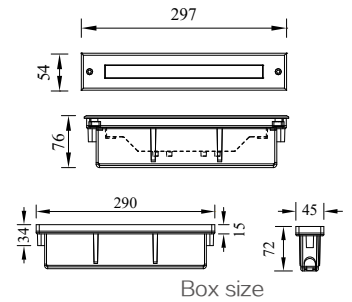

HORIZON

Model	LED	Power	Rated flux	Material	Diffuser	Color	Kelvin	Units	PVP
M-023508+B	OSRAM	5W	123 LM	Aluminium	PC	■ Anthracite Grey	3000K	20	49.76€