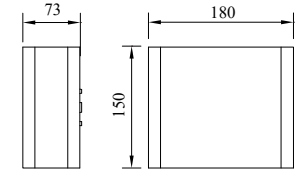

ZEROUNO

Various Luminous Angles
Up & down adjustable various light effect.
brings the diversified light
users can adjust different light effect as desire.