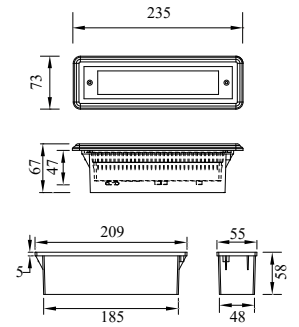

MALTA

Box size

Model	LED	Power	Rated flux	Material	Diffuser	Color	Kelvin	Units	PVP
Q-003861+B	OSRAM	6W	230 LM	Aluminium	PC	■ Anthracite Grey	3000K	20	67.74€

MALTA

Box size

Model	LED	Power	Rated flux	Material	Diffuser	Color	Kelvin	Units	PVP
Q-003862+B	OSRAM	4W	144 LM	Aluminium	PC	■ Anthracite Grey	3000K	20	60.81€