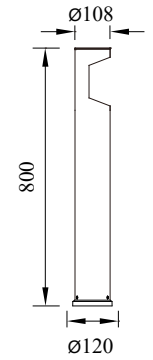

RHINO

Model	LED	Power	Rated flux	Material	Diffuser	Color	Kelvin	Units	PVP
P-043231-80	CREE	9W	478 LM	Aluminium	Glass	■ Anthracite Grey	3000K	4	134.20€

BOT

Model	LED	Power	Rated flux	Material	Diffuser	Color	Kelvin	Units	PVP
P-033231-30	CREE	13W	650 LM	Aluminium	Glass	■ Urban grey	3000K	8	89.51€