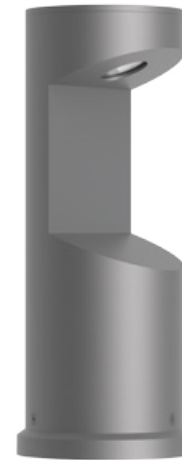

Model	LED	Power	Rated flux	Material	Diffuser	Color	Kelvin	Units	PVP
P-043231-30	CREE	9W	478 LM	Aluminium	Glass	■ Urban grey	3000K	8	87.78€