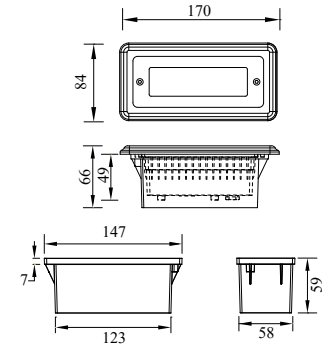

MALTA

Box size

Model	LED	Power	Rated flux	Material	Diffuser	Color	Kelvin	Units	PVP
Q-003861+B	OSRAM	6W	230 LM	Aluminium	PC	■ Anthracite Grey	3000K	20	67.74€

MALTA

Box size

Model	LED	Power	Rated flux	Material	Diffuser	Color	Kelvin	Units	PVP
Q-003862+B	OSRAM	4W	144 LM	Aluminium	PC	■ Anthracite Grey	3000K	20	60.81€