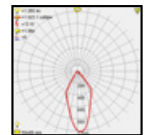

Model	LED	Power	Rated flux	Material	Diffuser	Color	Kelvin	Units	PVP
G-003729	CREE	12W	875 LM	Aluminium	Glass	■ Anthracite Grey	3000K	12	84.73€