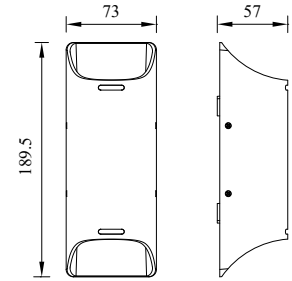

VENICE

Model	LED	Power	Rated flux	Material	Diffuser	Color	Kelvin	Units	PVP
B-003063	CREE	6W	359 LM	Aluminium	Glass	■ Urban grey	3000K	20	42.08€