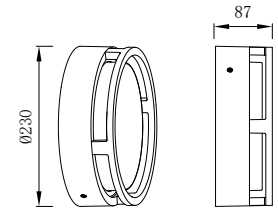

ALHAMBRA

Model	LED	Power	Rated flux	Material	Diffuser	Color	Kelvin	Units	PVP
B-023076	OSRAM	12W	850 LM	Aluminium	PC	■ Anthracite Grey	3000K	10	80.21€