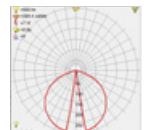

Model	LED	Power	Rated flux	Material	Diffuser	Color	Kelvin	Units	PVP
P-113104-30	CREE	6W	450 LM	Aluminium	Glass	■ Urban grey	3000K	8	84.31€