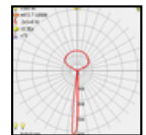

AZTECA

Model	LED	Power	Rated flux	Material	Diffuser	Color	Kelvin	Units	PVP
B-004835	OSRAM	6W	111 LM	Aluminium	Glass	■ Urban grey	3000K	16	63.42€