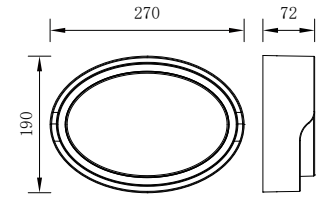

Model	LED	Power	Rated flux	Material	Diffuser	Color	Kelvin	Units	PVP
B-003079	OSRAM	12W	878 LM	Aluminium	PC	■ Urban grey	3000K	10	80.82€