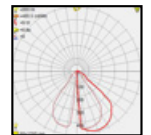

Model	LED	Power	Rated flux	Material	Diffuser	Color	Kelvin	Units	PVP
P-003338-75	CREE	9W	491 LM	Aluminium	Glass	■ Anthracite Grey	3000K	6	118.50€