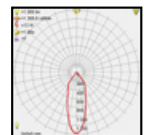

Model	LED	Power	Rated flux	Material	Diffuser	Color	Kelvin	Units	PVP
B-803481	CREE	12W	956 LM	Aluminium	Glass	■ Urban grey	3000K	8	96.42€