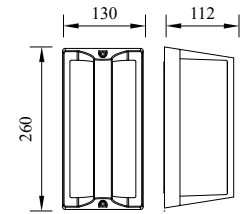

Model	LED	Power	Rated flux	Material	Diffuser	Color	Kelvin	Units	PVP
B-013089	OSRAM	12W	580 LM	Aluminium	PC	■ Urban grey	3000K	12	71.33€