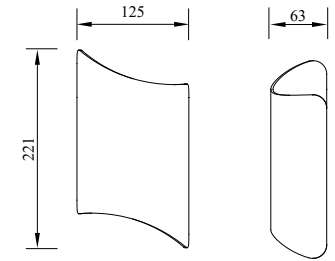

WAVE

Model	LED	Power	Rated flux	Material	Diffuser	Color	Kelvin	Units	PVP
B-003046	CREE	13W	918 LM	Aluminium	Glass	■ Urban grey	3000K	16	71.26€