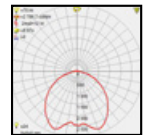

Model	LED	Power	Rated flux	Material	Diffuser	Color	Kelvin	Units	PVP
P-033243-60	OSRAM	12W	585 LM	Aluminium	PC	■ Anthracite Grey	3000K	4	116.53€