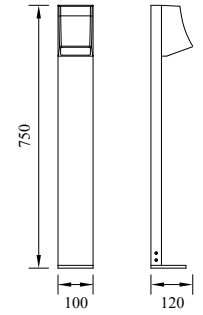

Model	LED	Power	Rated flux	Material	Diffuser	Color	Kelvin	Units	PVP
P-003337-75	CREE	9W	491 LM	Aluminium	Glass	■ Anthracite Grey	3000K	6	118.50€