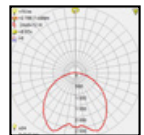

Model	LED	Power	Rated flux	Material	Diffuser	Color	Kelvin	Units	PVP
P-023243-60	OSRAM	12W	585 LM	Aluminium	PC	■ Anthracite Grey	3000K	4	116.53€