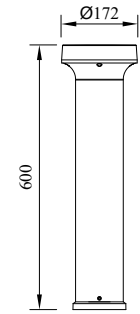

Model	LED	Power	Rated flux	Material	Diffuser	Color	Kelvin	Units	PVP
P-123243-60	OSRAM	13W	752 LM	Aluminium	PC	■ Anthracite Grey	3000K	4	137.46€