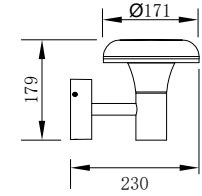

Model	LED	Power	Rated flux	Material	Diffuser	Color	Kelvin	Units	PVP
B-033243	OSRAM	12W	488 LM	Aluminium	PC	■ Anthracite Grey	3000K	8	86.47€