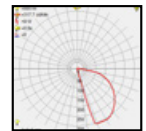

Model	LED	Power	Rated flux	Material	Diffuser	Color	Kelvin	Units	PVP
P-043231-80	CREE	9W	478 LM	Aluminium	Glass	■ Anthracite Grey	3000K	4	134.20€