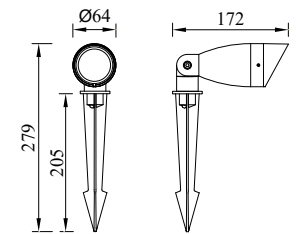

PATH

C-003731

C-005730

Model	LED	Power	Rated flux	Material	Diffuser	Color	Kelvin	Units	PVP
C-003731	OSRAM	5W	346 LM	Aluminium	Glass	■ Urban grey	3000K	20	47.52€
C-005730	GU10			Aluminium	Glass	■ Urban grey		20	31.70€