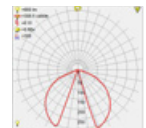

Model	LED	Power	Rated flux	Material	Diffuser	Color	Kelvin	Units	PVP
P-153102-60	CREE	6W	389 LM	Aluminium	Glass	■ Urban grey	3000K	4	101.68€