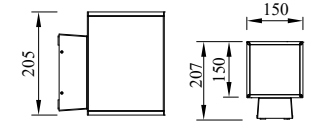

Model	LED	Power	Rated flux	Material	Diffuser	Color	Kelvin	Units	PVP
B-813491	CREE	16W	1542 LM	Aluminium	Glass	■ Anthracite Grey	3000K	4	140,39€