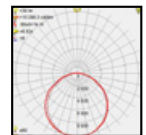

Model	LED	Power	Rated flux	Material	Diffuser	Color	Kelvin	Units	PVP
B-003078	OSRAM	12W	934 LM	Aluminium	PC	■ Urban grey	3000K	10	80.82€