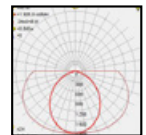

Model	LED	Power	Rated flux	Material	Diffuser	Color	Kelvin	Units	PVP
B-003087	OSRAM	8W	357 LM	Aluminium	PC	■ Anthracite Grey	3000K	12	67.42€