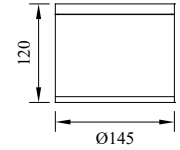

Model	LED	Power	Rated flux	Material	Diffuser	Color	Kelvin	Units	PVP
B-033074	CREE	13W	1045 LM	Aluminium	Glass	■ Matt Black	3000K	8	106.42€