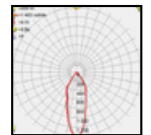

Model	LED	Power	Rated flux	Material	Diffuser	Color	Kelvin	Units	PVP
B-803072	CREE	9W	595 LM	Aluminium	Glass	■ Urban grey	3000K	12	70.67€