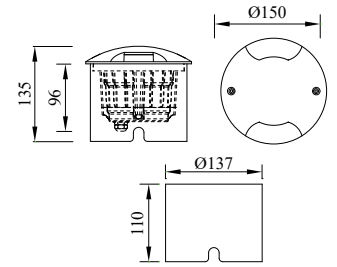

MIJAS

Box size

Model	LED	Power	Rated flux	Material	Diffuser	Color	Kelvin	Units	PVP
M-113526+B	CREE	5W	30 LM	Aluminium	PC	■ Anthracite Grey	3000K	8	80.86€

MIJAS

Box size

Model	LED	Power	Rated flux	Material	Diffuser	Color	Kelvin	Units	PVP
M-123526+B	CREE	6W	42 LM	Aluminium	PC	■ Anthracite Grey	3000K	8	87.48€